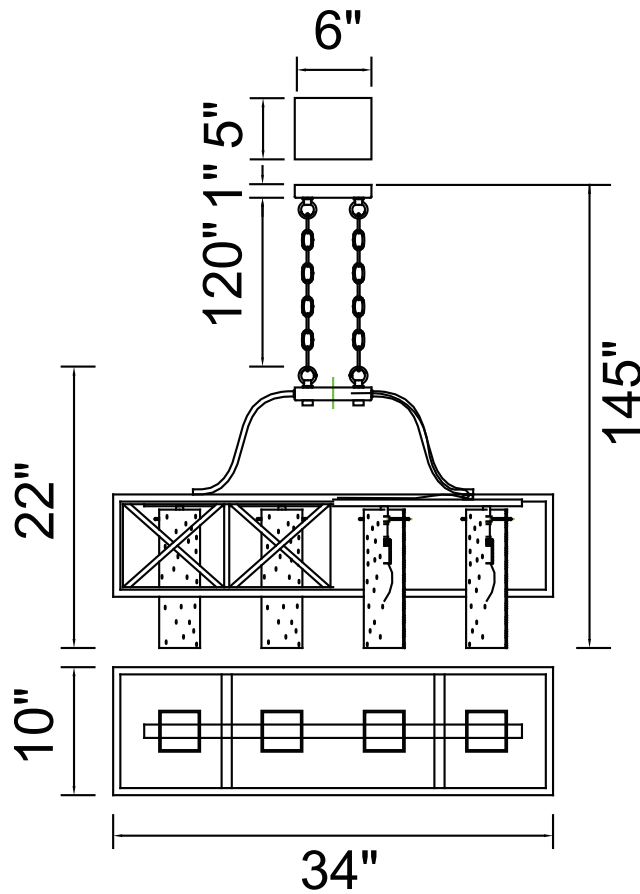

CWI LIGHTING

BRIGHTER LIVING. SIMPLIFIED.

PROJECT: _____

FIXTURE TYPE: _____

LOCATION: _____

CONTACT/PHONE: _____

Item	1030P34-4-217
Collection	KEEVA
Finish	Wood Grain Bronze
Glass	Clear
Crystal	-----
Input	120V AC,60HZ,AC

Shade	-----
Length/Dia.	34"
Width/Ext.	10"
Height	22"
Maximum	145"
Lumens	-----

Light Source	E12
Bulb Info.	4x60W
Included	-----
Dimmable	No
Color	-----
Weight	6.8KG