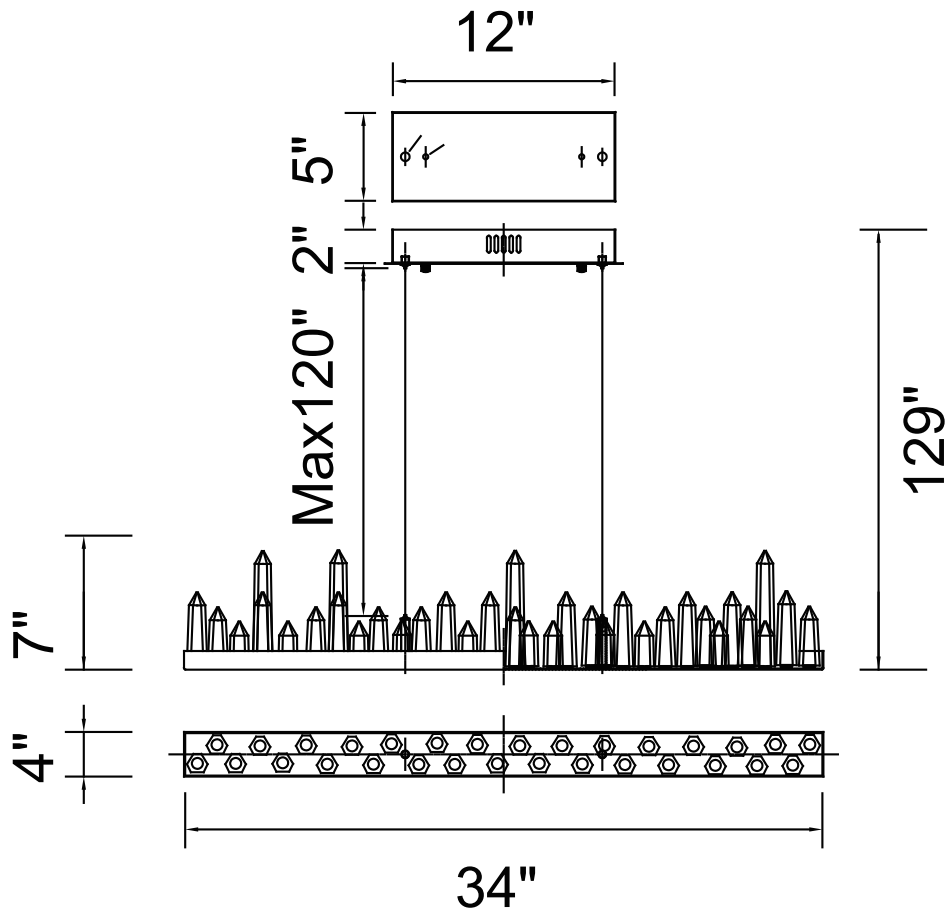

CWI LIGHTING

BRIGHTER LIVING. SIMPLIFIED.

PROJECT: _____
 FIXTURE TYPE: _____
 LOCATION: _____
 CONTACT/PHONE: _____

Item	1043P34-101-RC
Collection	JULIETTE
Finish	Black
Glass	-----
Crystal	-----
Input	120V AC,60HZ,AC

Shade	-----
Length/Dia.	34"
Width/Ext.	4"
Height	7"
Maximum	129"
Lumens	3000

Light Source	LED
Bulb Info.	100W
Included	-----
Dimmable	No
Color	3000K
Weight	4.8KG