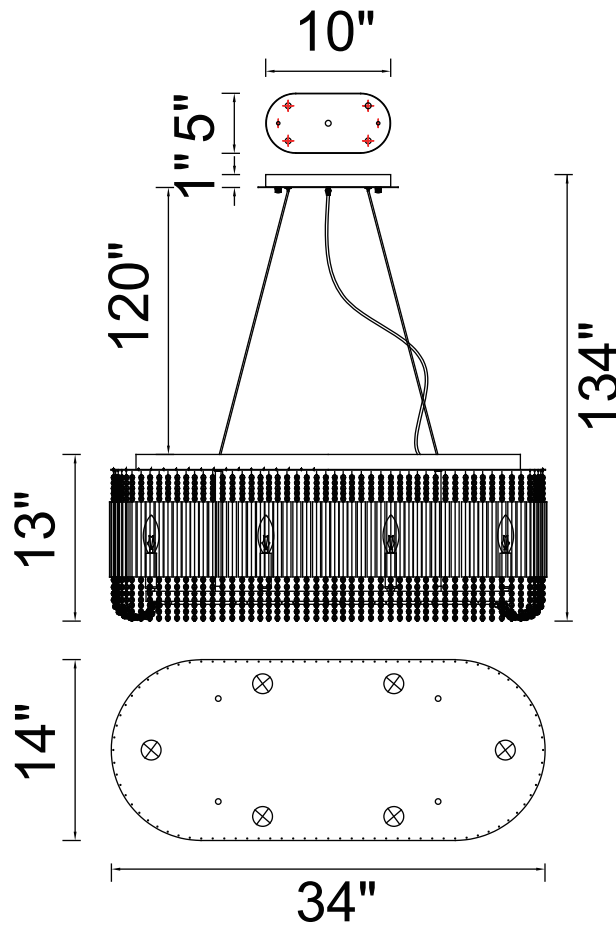

CWI LIGHTING

BRIGHTER LIVING. SIMPLIFIED.

PROJECT: _____

FIXTURE TYPE: _____

LOCATION: _____

CONTACT/PHONE: _____

Item	1066P34-6-126
Collection	FRANCESSCA
Finish	Chocolate
Glass	-----
Crystal	Clear
Input	120V AC,60HZ,AC

Shade	-----
Length/Dia.	34"
Width/Ext.	14"
Height	13"
Maximum	134"
Lumens	-----

Light Source	E12
Bulb Info.	6×60W
Included	-----
Dimmable	No
Color	-----
Weight	10.8KG