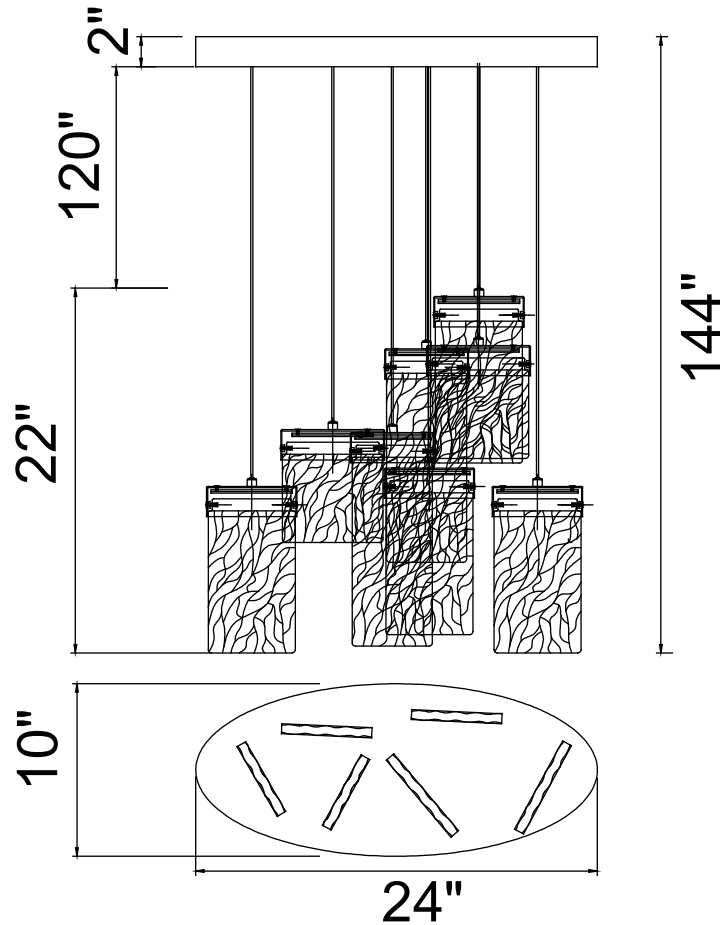

CWI LIGHTING

BRIGHTER LIVING. SIMPLIFIED.

PROJECT: _____

FIXTURE TYPE: _____

LOCATION: _____

CONTACT/PHONE: _____

Item	1090P24-6-620-0
Collection	CAROLINA
Finish	Gold Leaf
Glass	Clear
Crystal	-----
Input	120V AC,60HZ,AC

Shade	-----
Length/Dia.	24"
Width/Ext.	10"
Height	22"
Maximum	144"
Lumens	1800

Light Source	LED
Bulb Info.	50W
Included	-----
Dimmable	No
Color	3000K
Weight	15.0KG