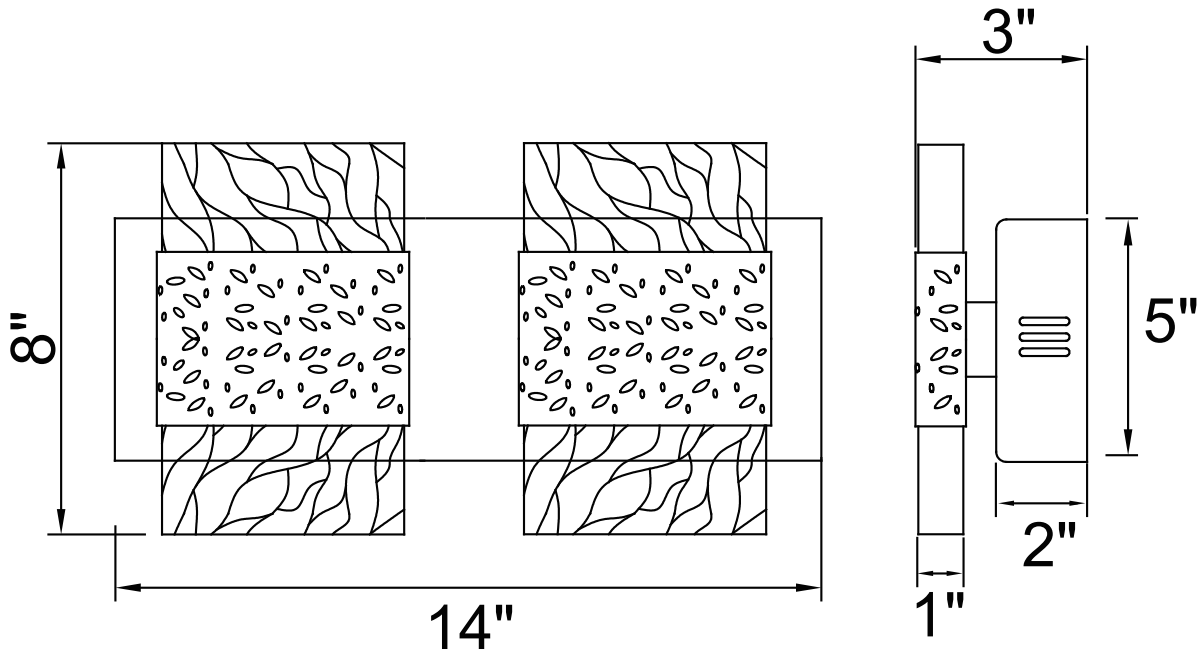

CWI LIGHTING

BRIGHTER LIVING. SIMPLIFIED.

PROJECT: _____

FIXTURE TYPE: _____

LOCATION: _____

CONTACT/PHONE: _____

Item	1090W14-2-620
Collection	CAROLINA
Finish	Pewter
Glass	Gold Leaf
Crystal	-----
Input	120V AC,60HZ,AC

Shade	-----
Length/Dia.	14"
Width/Ext.	3"
Height	8"
Maximum	-----
Lumens	900

Light Source	LED
Bulb Info.	20W
Included	-----
Dimmable	No
Color	3000K
Weight	3.2KG

CWILIGHTING
www.cwilighting.com
Info@cwilighting.com