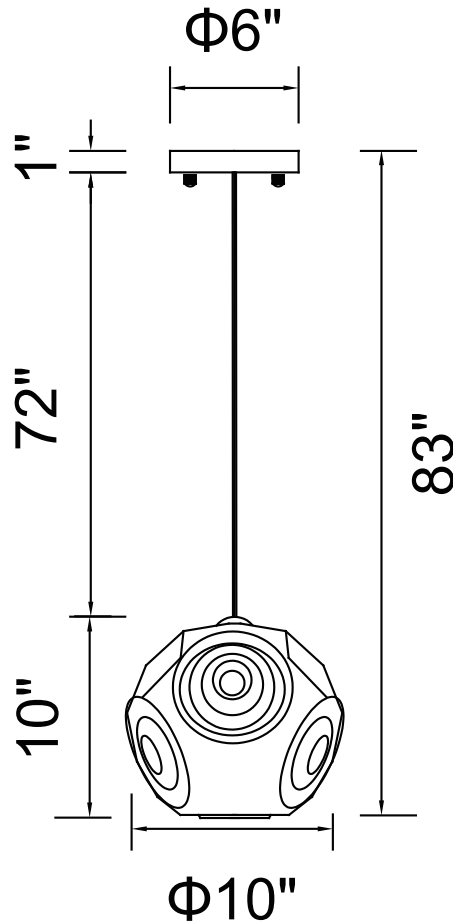

CWI LIGHTING

BRIGHTER LIVING. SIMPLIFIED.

PROJECT: _____

FIXTURE TYPE: _____

LOCATION: _____

CONTACT/PHONE: _____

Item	1098P10-1-267
Collection	KINGSLEY
Finish	Copper
Glass	-----
Crystal	-----
Input	120V AC,60HZ,AC

Shade	-----
Length/Dia.	10"
Width/Ext.	10"
Height	10"
Maximum	83"
Lumens	-----

Light Source	E26
Bulb Info.	1x60W
Included	-----
Dimmable	No
Color	-----
Weight	1.0KG