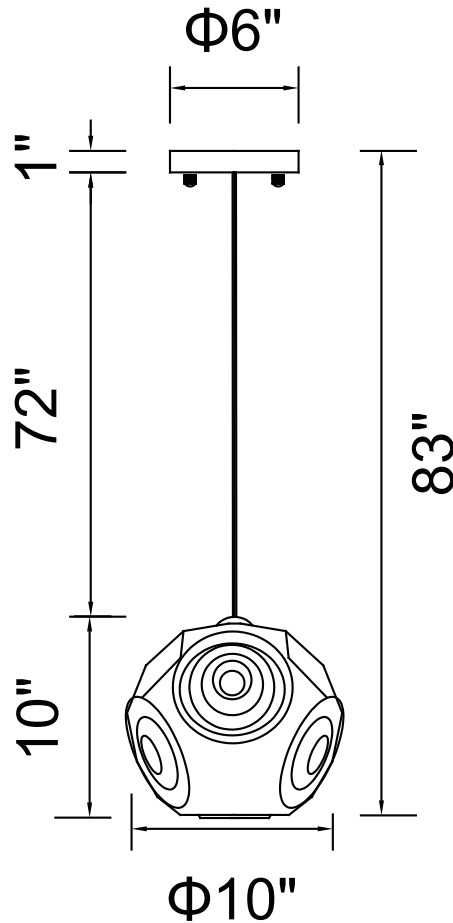

CWI LIGHTING

BRIGHTER LIVING. SIMPLIFIED.

PROJECT: _____

FIXTURE TYPE: _____

LOCATION: _____

CONTACT/PHONE: _____

Item	1098P10-1-601
Collection	KINGSLEY
Finish	Chrome
Glass	-----
Crystal	-----
Input	120V AC,60HZ,AC

Shade	-----
Length/Dia.	10"
Width/Ext.	10"
Height	10"
Maximum	83"
Lumens	-----

Light Source	E26
Bulb Info.	1x60W
Included	-----
Dimmable	No
Color	-----
Weight	1.0KG