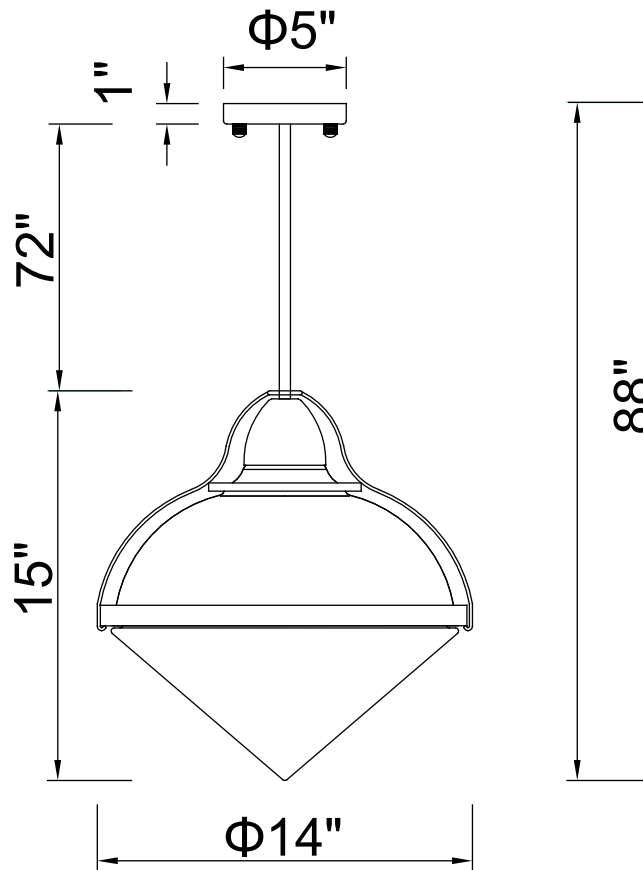

CWI LIGHTING

BRIGHTER LIVING. SIMPLIFIED.

PROJECT: _____

FIXTURE TYPE: _____

LOCATION: _____

CONTACT/PHONE: _____

Item	1124P14-1-622
Collection	CUPOLA
Finish	Copper
Glass	White
Crystal	-----
Input	120V AC,60HZ,AC

Shade	-----
Length/Dia.	14"
Width/Ext.	-----
Height	15"
Maximum	88"
Lumens	-----

Light Source	E26
Bulb Info.	1×60W
Included	-----
Dimmable	No
Color	-----
Weight	-----