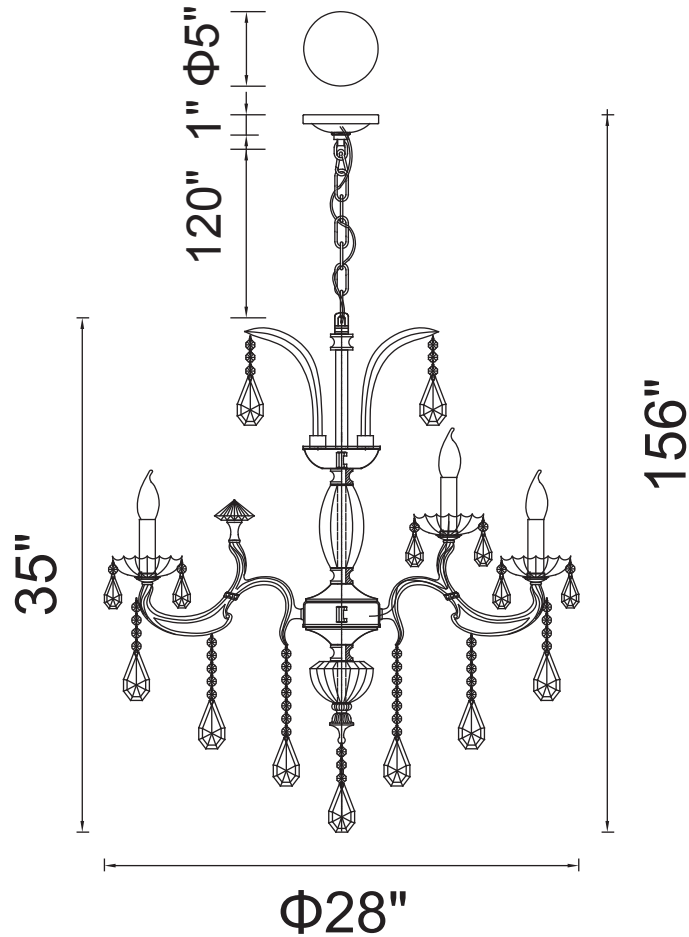

# CWI LIGHTING

BRIGHTER LIVING. SIMPLIFIED.

PROJECT: \_\_\_\_\_

FIXTURE TYPE: \_\_\_\_\_

LOCATION: \_\_\_\_\_

CONTACT/PHONE: \_\_\_\_\_

Item	2024P28C-12
Collection	GLORIOUS
Finish	Chrome
Glass	-----
Crystal	Clear
Input	120V AC,60HZ,AC

Shade	-----
Length/Dia.	28"
Width/Ext.	-----
Height	35"
Maximum	156"
Lumens	-----

Light Source	E12
Bulb Info.	12×60W
Included	-----
Dimmable	No
Color	-----
Weight	