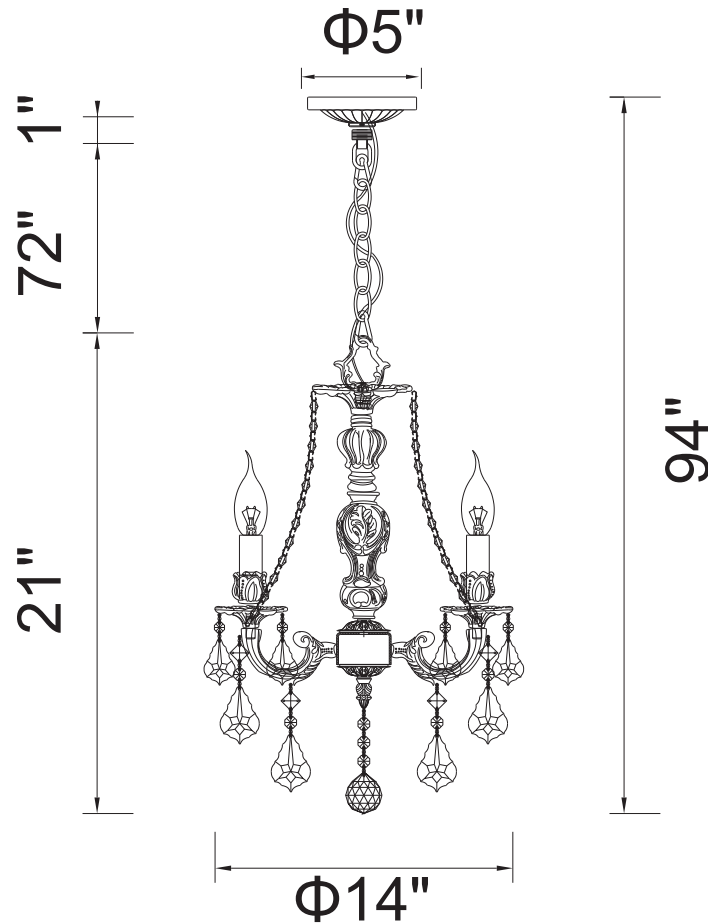

CWI LIGHTING

BRIGHTER LIVING. SIMPLIFIED.

PROJECT: _____

FIXTURE TYPE: _____

LOCATION: _____

CONTACT/PHONE: _____

Item	2031P14AB-4
Collection	BRASS
Finish	Antique Brass
Glass	-----
Crystal	Clear
Input	120V AC,60HZ,AC

Shade	-----
Length/Dia.	14"
Width/Ext.	-----
Height	21"
Maximum	94"
Lumens	-----

Light Source	E12
Bulb Info.	5×60W
Included	-----
Dimmable	No
Color	-----
Weight	