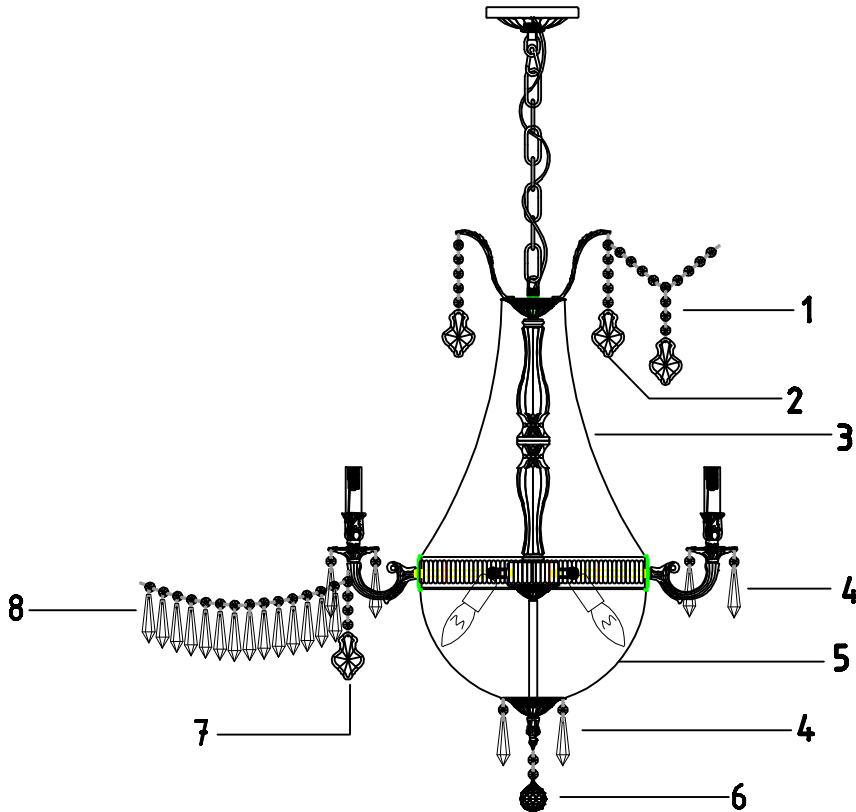

ASSEMBLE INSTRUCTION

2048P26GB

110V E12 BULB 9*40W

φ640*H900mm

1. PLEASE TAKE OFF THE PLASTIC SHEET FROM THE LAMP BODY.
2. PLEASE WEAR GLOVES WHEN YOU HANGING THE CRYSTAL.

12-14#
+1-76#

5-14#
+1-76#

20-14#

1-14#
+1-76#

1-12#+
1-14#+
1-16#+1-18#+1-20#+
1-22#+1-24#+1-26#

2-14#
+1-40#

5-14#
+1-76#

13-14#
+14-76#

NO.	1	2	3	4	5	6	7	8
Quantity	6	6	12	39	30	1	6	6