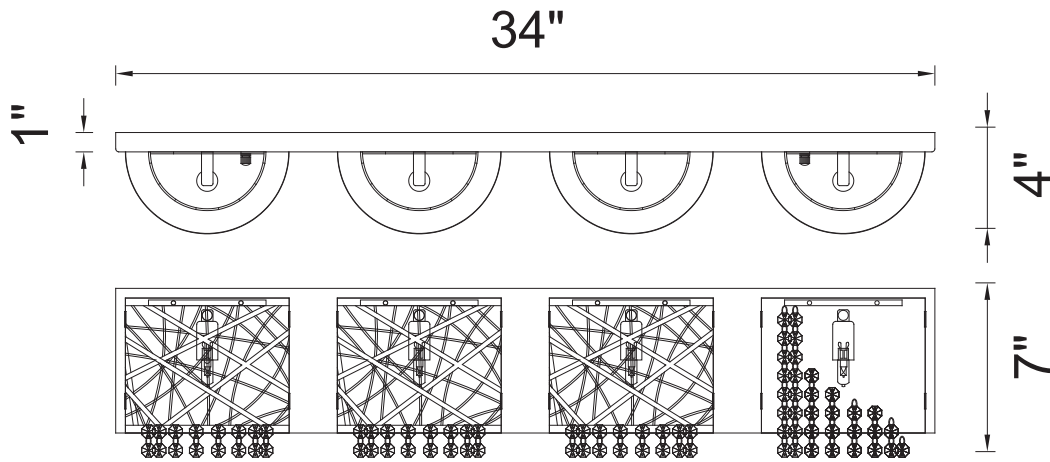

CWI LIGHTING

BRIGHTER LIVING. SIMPLIFIED.

PROJECT: _____
 FIXTURE TYPE: _____
 LOCATION: _____
 CONTACT/PHONE: _____

Item	5008W31ST-S-4
Collection	ETERNITY
Finish	Stainless Steel
Glass	-----
Crystal	Clear
Input	120V AC,60HZ,AC

Shade	-----
Length/Dia.	34"
Width/Ext.	4"
Height	7"
Maximum	-----
Lumens	-----

Light Source	G9
Bulb Info.	4×40W
Included	-----
Dimmable	No
Color	-----
Weight	