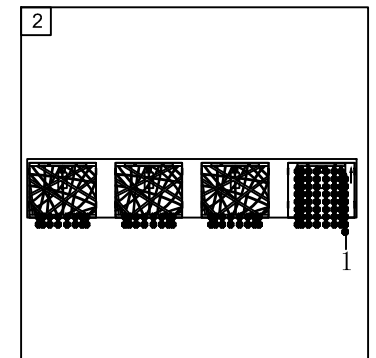

Trade Mark:
CRYSTAL WORLD INC

Product Name: Wall lamp
Model :5008W34ST-R-4
120Vac, 60Hz,AC ONLY
Lamp Size: W34"*H7"*E4"

WALL LAMP ASSEMBLY INSTRUCTIONS

1. Place fixture(A) onto mounting screws (DD). secure with cap nuts (AA). Place (B) onto (A).

Hardware Used

AA Cap nut  X 2
DD Mounting screw  X 2

2. Please hang the crystal (1) to the fixture (A).

1
14mm*8PCS
32PCS

3. Install light bulbs (not included).
Use bulb

120V  G9 4x40W Max.