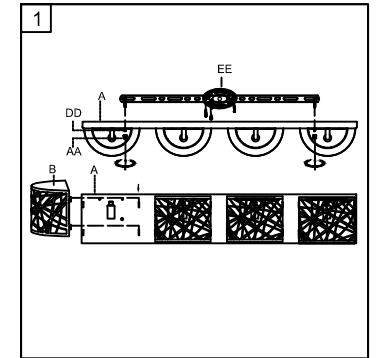

Trade Mark:
CRYSTAL WORLD INC

Product Name: Wall lamp
Model :5008W34ST-R-4
120Vac, 60Hz,AC ONLY
Lamp Size: W34"*H7"*E4"

WALL LAMP ASSEMBLY INSTRUCTIONS

1. Place fixture(A) onto mounting screws (DD). secure with cap nuts (AA). Place (B) onto (A).

Hardware Used

AA Cap nut  X 2
DD Mounting screw  X 2

2. Please hang the crystal (1) to the fixture (A).

1
14mm*8PCS
32PCS

3. Install light bulbs (not included).
Use bulb

120V  G9 4x40W Max.