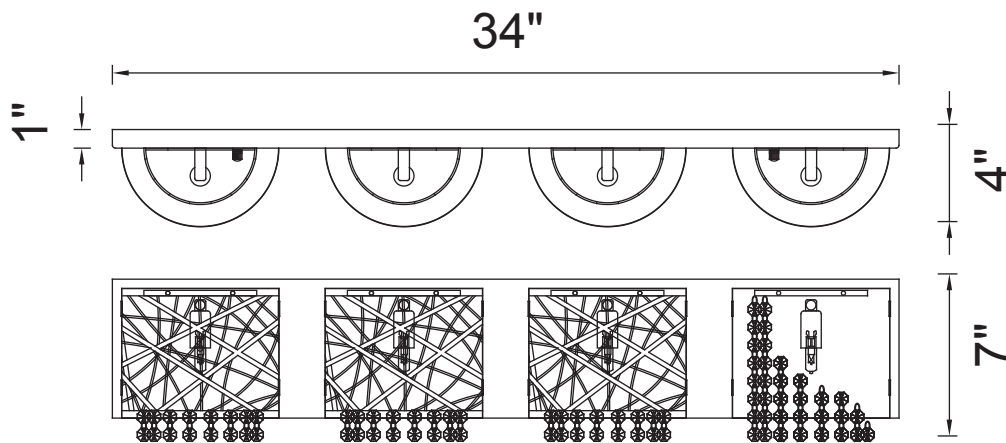

CWI LIGHTING

BRIGHTER LIVING. SIMPLIFIED.

PROJECT: _____

FIXTURE TYPE: _____

LOCATION: _____

CONTACT/PHONE: _____

Item	5008W34ST-R-4
Collection	ETERNITY
Finish	Stainless Steel
Glass	-----
Crystal	Clear
Input	120V AC,60HZ,AC

Shade	-----
Length/Dia.	34"
Width/Ext.	4"
Height	7"
Maximum	-----
Lumens	-----

Light Source	G9
Bulb Info.	4x40W
Included	-----
Dimmable	No
Color	-----
Weight	