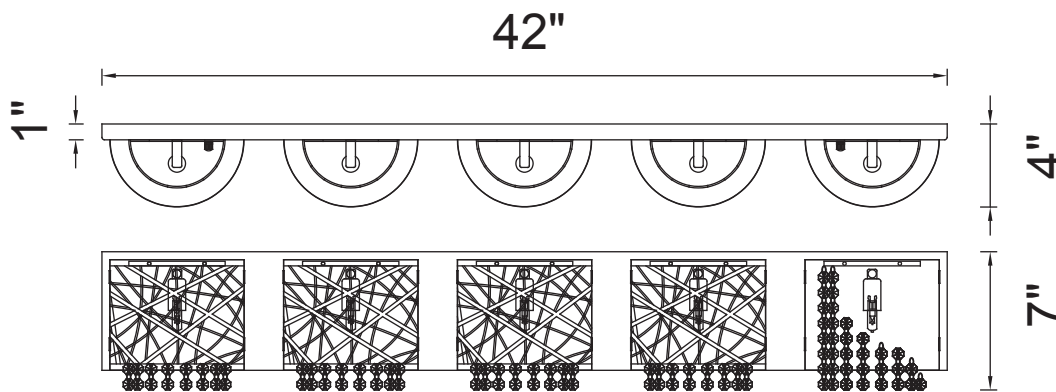

# CWI LIGHTING

BRIGHTER LIVING. SIMPLIFIED.

PROJECT: \_\_\_\_\_  
 FIXTURE TYPE: \_\_\_\_\_  
 LOCATION: \_\_\_\_\_  
 CONTACT/PHONE: \_\_\_\_\_

Item	5008W42ST-R-5
Collection	ETERNITY
Finish	Stainless Steel
Glass	-----
Crystal	Clear
Input	120V AC,60HZ,AC

Shade	-----
Length/Dia.	42"
Width/Ext.	4"
Height	7"
Maximum	-----
Lumens	-----

Light Source	G9
Bulb Info.	5×40W
Included	-----
Dimmable	No
Color	-----
Weight	