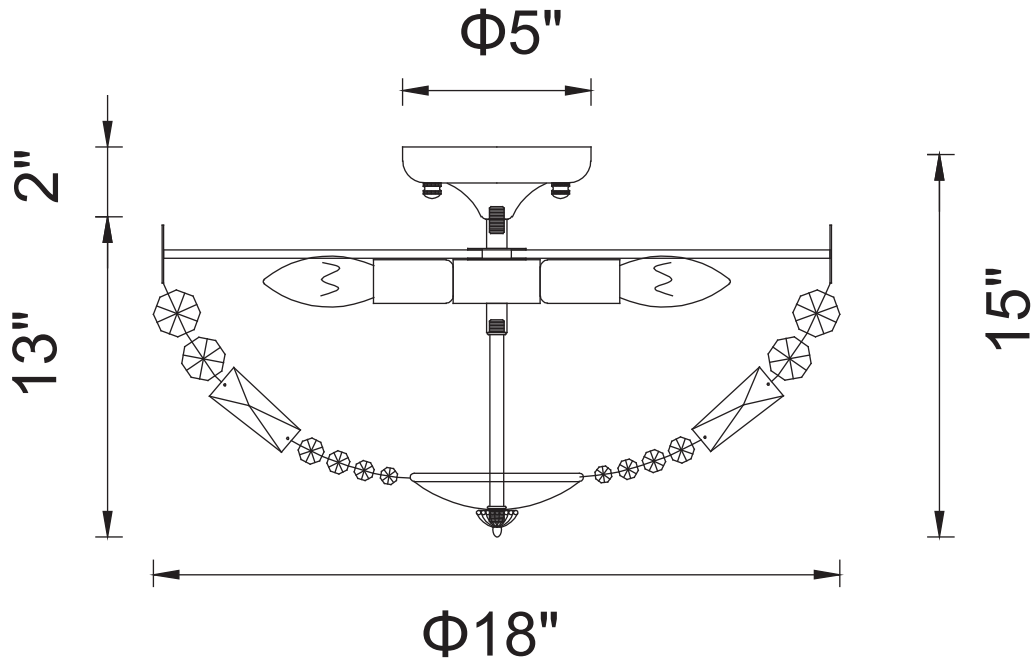

CWI LIGHTING

BRIGHTER LIVING. SIMPLIFIED.

PROJECT: _____

FIXTURE TYPE: _____

LOCATION: _____

CONTACT/PHONE: _____

Item	5049C18C
Collection	CORNELIUS
Finish	Chrome
Glass	-----
Crystal	Clear
Input	120V AC,60HZ,AC

Shade	-----
Length/Dia.	18"
Width/Ext.	-----
Height	13"
Maximum	15"
Lumens	-----

Light Source	E12
Bulb Info.	4×60W
Included	-----
Dimmable	No
Color	-----
Weight	