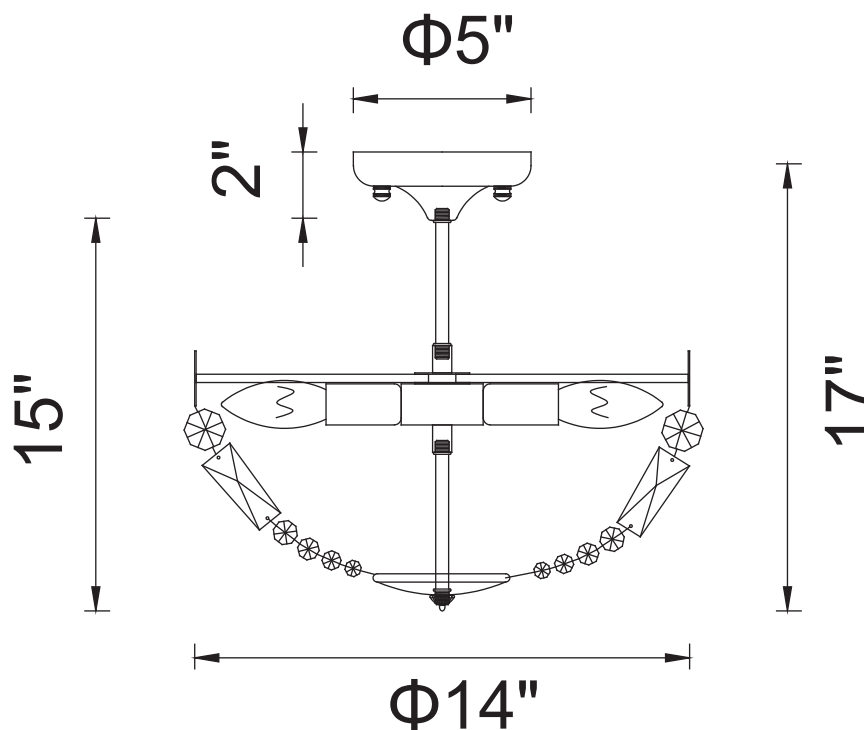

CWI LIGHTING

BRIGHTER LIVING. SIMPLIFIED.

PROJECT: _____
 FIXTURE TYPE: _____
 LOCATION: _____
 CONTACT/PHONE: _____

Item	5049P14AB
Collection	CORNELIUS
Finish	Antique Brass
Glass	-----
Crystal	Clear
Input	120V AC,60HZ,AC

Shade	-----
Length/Dia.	14"
Width/Ext.	-----
Height	15"
Maximum	17"
Lumens	-----

Light Source	E12
Bulb Info.	3×60W
Included	-----
Dimmable	No
Color	-----
Weight	