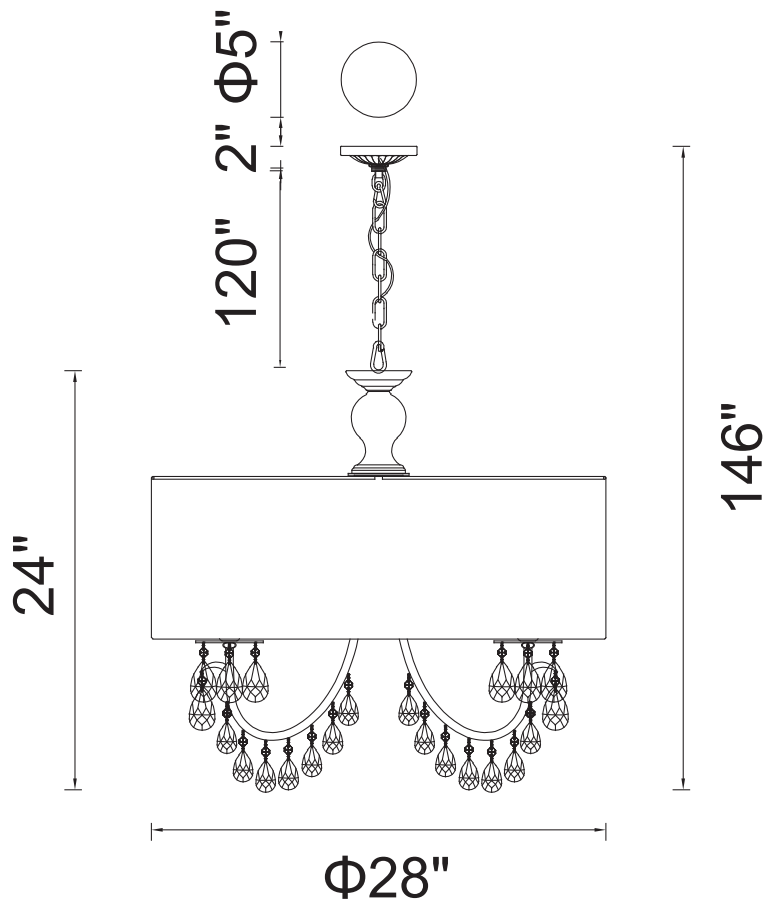

CWI LIGHTING

BRIGHTER LIVING. SIMPLIFIED.

PROJECT: _____

FIXTURE TYPE: _____

LOCATION: _____

CONTACT/PHONE: _____

Item	5061P28GB
Collection	HALO
Finish	French Gold
Glass	-----
Crystal	Cognac
Input	120V AC,60HZ,AC

Shade	Transparent Gold
Length/Dia.	28"
Width/Ext.	-----
Height	24"
Maximum	146"
Lumens	-----

Light Source	E12
Bulb Info.	8×60W
Included	-----
Dimmable	No
Color	-----
Weight	-----