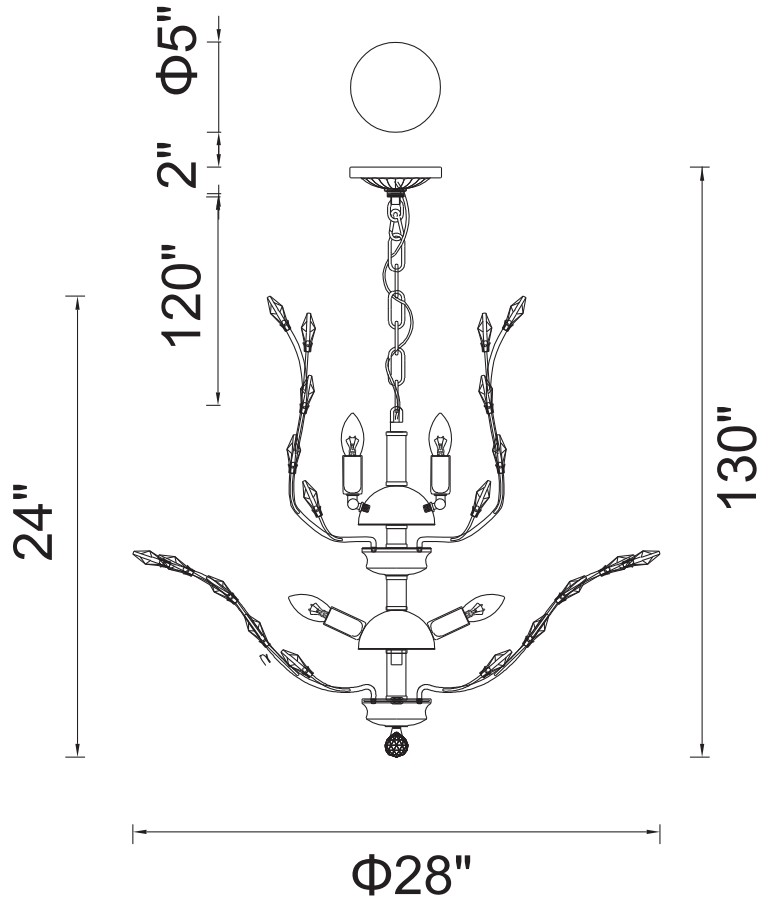

CWI LIGHTING

BRIGHTER LIVING. SIMPLIFIED.

PROJECT: _____

FIXTURE TYPE: _____

LOCATION: _____

CONTACT/PHONE: _____

Item	5206P28G
Collection	IVY
Finish	Gold
Glass	-----
Crystal	Clear
Input	120V AC,60HZ,AC

Shade	-----
Length/Dia.	28"
Width/Ext.	-----
Height	24"
Maximum	130"
Lumens	-----

Light Source	E12
Bulb Info.	9x60W
Included	-----
Dimmable	No
Color	-----
Weight	

CWILIGHTING
www.cwilighting.com
Info@cwilighting.com

140 Steelcase Rd.W.
 Markham ON. L3R 3J9 Canada
 Tel: 905 940 4999
 Toll: 1-877-564-6034
 Fax: 905-940-0126
 Toll Fax: 1-866-840-2796