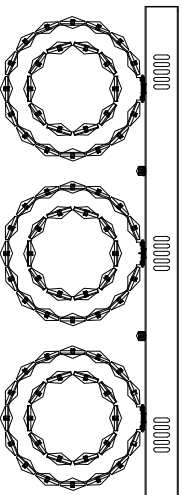

Trade Mark:
CRYSTAL WORLD INC

Product Name: Ceiling lamp
Model :5417C24ST-RC-C
120Vac, 60Hz,AC ONLY
Lamp size:L24"XW12"XH8"

CEILING LAMP ASSEMBLY INSTRUCTIONS

1. Place fixture(A) onto mounting screws (DD), secure with cap nuts (AA).

Hardware Used

AA Cap nut	a	X 4
DD Mounting screw		X 4

2. Lighting bulbs (not Included).

120V LED  36*1W DIMMABLE (4000K)