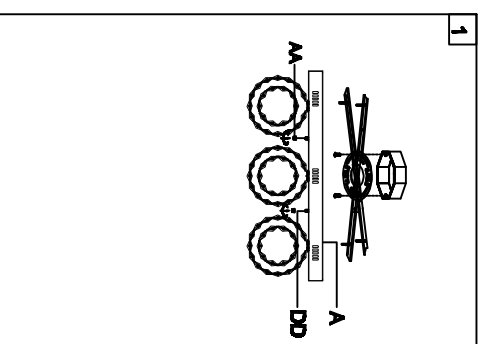

Trade Mark:
CRYSTAL WORLD INC

Product Name: Ceiling lamp
Model :5417C24ST-RC-C
120Vac, 60Hz,AC ONLY
Lamp size:L24"XW12"XH8"

CEILING LAMP ASSEMBLY INSTRUCTIONS

1. Place fixture(A) onto mounting screws (DD), secure with cap nuts (AA).

Hardware Used

AA Cap nut	a	X 4
DD Mounting screw		X 4

2. Lighting bulbs (not Included).

120V LED  36*1W DIMMABLE (4000K)