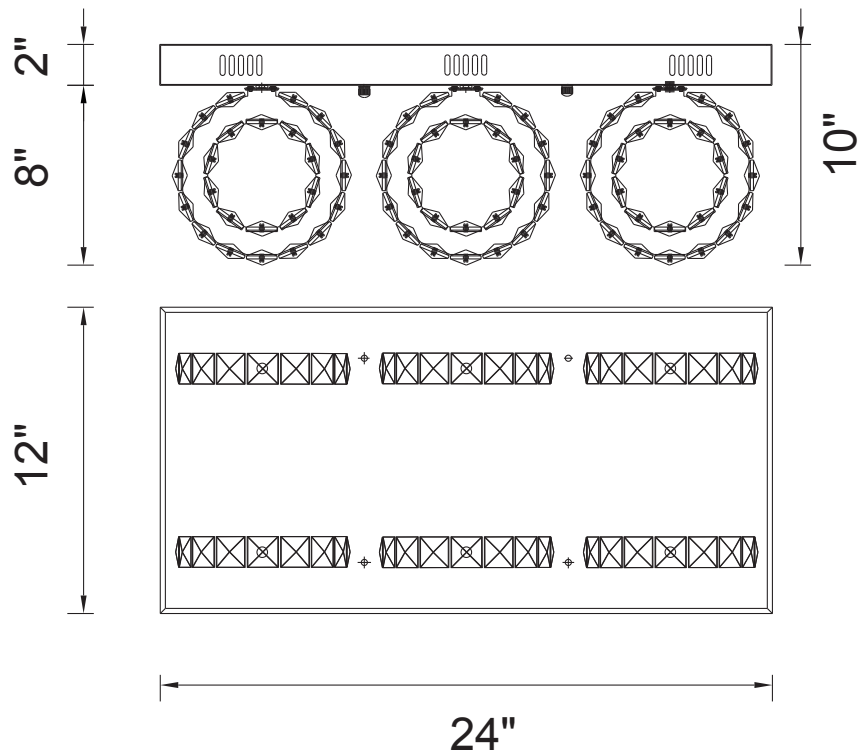

CWI LIGHTING

BRIGHTER LIVING. SIMPLIFIED.

PROJECT: _____

FIXTURE TYPE: _____

LOCATION: _____

CONTACT/PHONE: _____

Item	5417C24ST-RC-C
Collection	RING
Finish	Stainless Steel
Glass	-----
Crystal	Clear
Input	120V AC,60HZ,AC

Shade	-----
Length/Dia.	24"
Width/Ext.	12"
Height	10"
Maximum	-----
Lumens	3400

Light Source	LED
Bulb Info.	36W
Included	-----
Dimmable	No
Color	4000K
Weight	