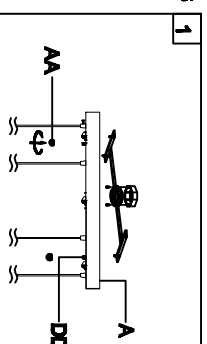

Trade Mark:
CRYSTAL WORLD INC

Product Name: Ceiling lamp
Model :5447P32C-LED
120Vac, 60Hz,AC ONLY
Lamp size:L33"XW11"H132"

CEILING LAMP ASSEMBLY INSTRUCTIONS

1. Place fixture(A) onto mounting screws (DD), secure with cap nuts (AA).

Hardware Used

AA Cap nut X 4

DD Mounting screw X 4

2. Please put the crystal (1) to the fixture (A).

3. Lighting bulbs (not included).

120V LED 10*3W +
120V LED 12*1W
DIMMABLE (4000K)

ETL
C^{UL} US
Intertek
4006677