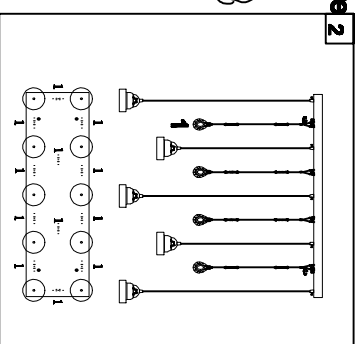

Trade Mark:
CRYSTAL WORLD INC

Product Name: Ceiling lamp
Model :5447P32C-LED
120Vac, 60Hz,AC ONLY
Lamp size:L33"XW11"H132"

CEILING LAMP ASSEMBLY INSTRUCTIONS

1. Place fixture(A) onto mounting screws (DD), secure with cap nuts (AA).

Hardware Used

AA Cap nut X 4

DD Mounting screw X 4

2. Please put the crystal (1) to the fixture (A).

3. Lighting bulbs (not included).

120V LED 10*3W +
120V LED 12*1W
DIMMABLE (4000K)

ETL
C^{UL} US
Intertek
4006677