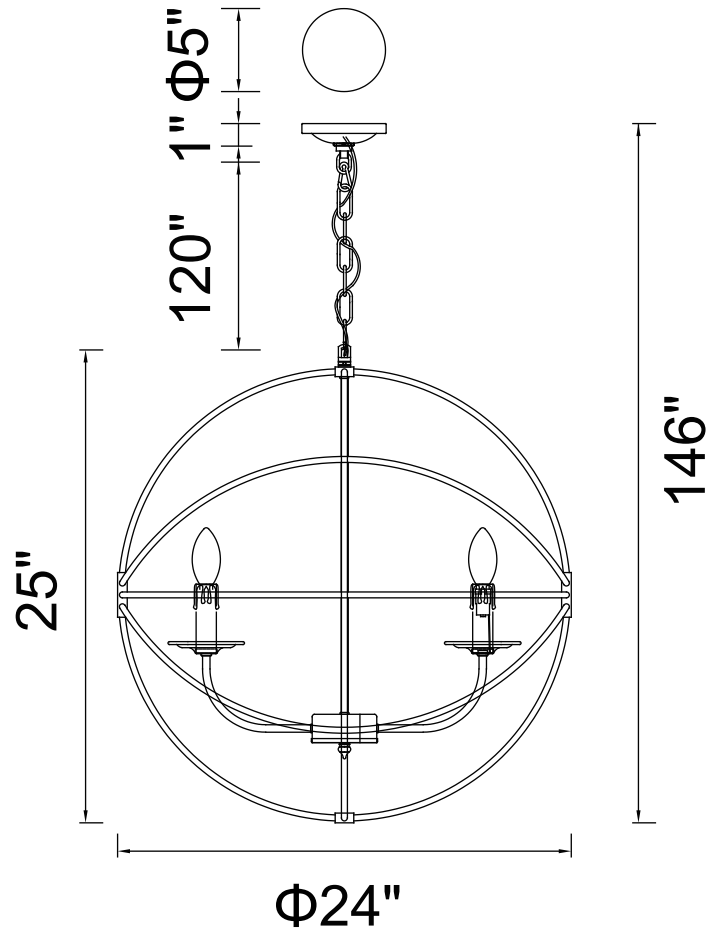

CWI LIGHTING

BRIGHTER LIVING. SIMPLIFIED.

PROJECT: _____

FIXTURE TYPE: _____

LOCATION: _____

CONTACT/PHONE: _____

Item	5464P24DB-8
Collection	ARZA
Finish	Brown
Glass	-----
Crystal	-----
Input	120V AC,60HZ,AC

Shade	-----
Length/Dia.	24"
Width/Ext.	-----
Height	25"
Maximum	146"
Lumens	-----

Light Source	E12
Bulb Info.	8×60W
Included	-----
Dimmable	No
Color	-----
Weight	