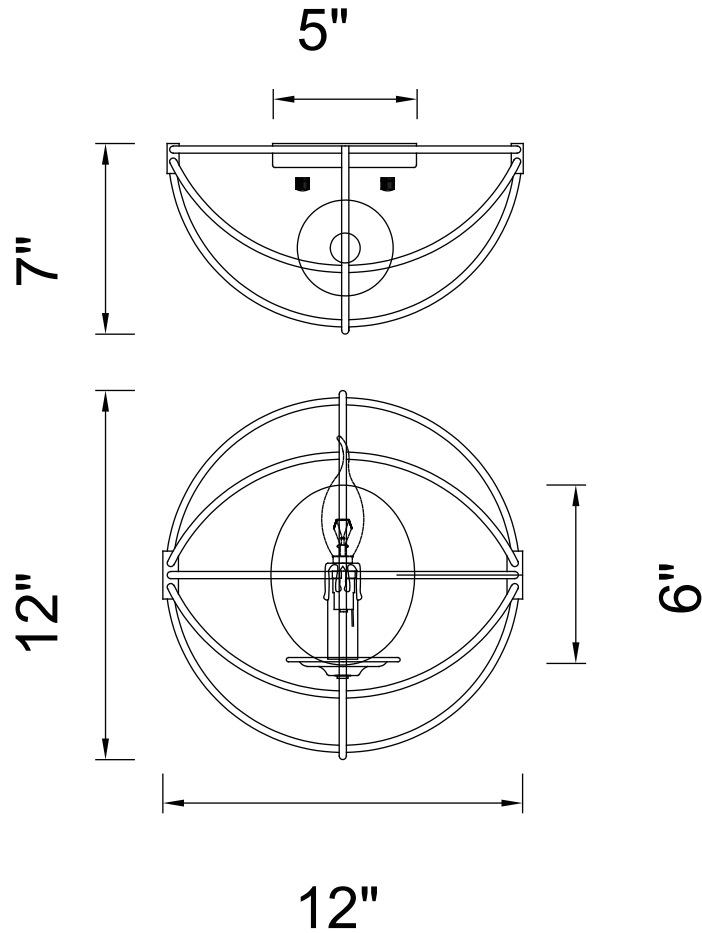

CWI LIGHTING

BRIGHTER LIVING. SIMPLIFIED.

PROJECT: _____

FIXTURE TYPE: _____

LOCATION: _____

CONTACT/PHONE: _____

Item	5464W12DB-1
Collection	ARZA
Finish	Brown
Glass	-----
Crystal	-----
Input	120V AC,60HZ,AC

Shade	-----
Length/Dia.	12"
Width/Ext.	7"
Height	12"
Maximum	-----
Lumens	-----

Light Source	E12
Bulb Info.	1×60W
Included	-----
Dimmable	No
Color	-----
Weight	