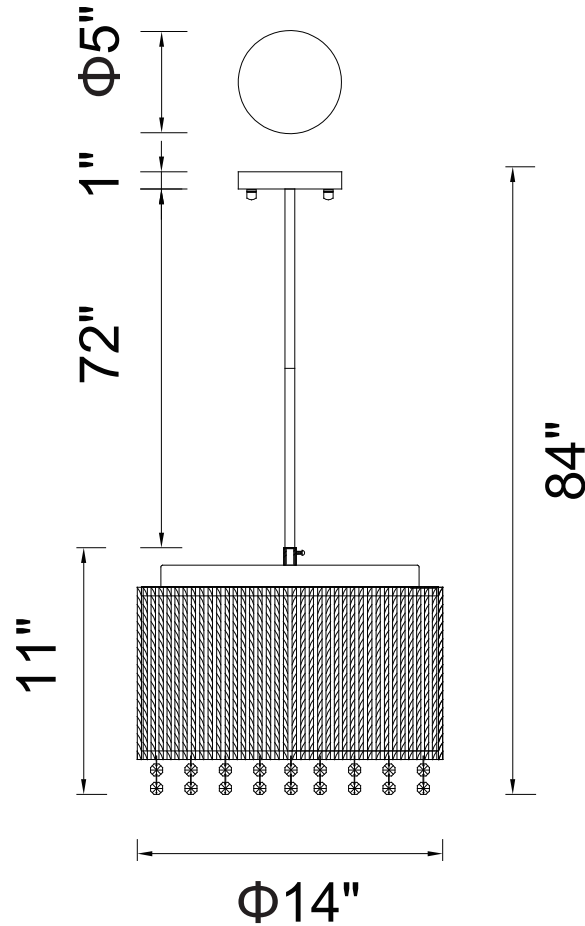

CWI LIGHTING

BRIGHTER LIVING. SIMPLIFIED.

PROJECT: _____

FIXTURE TYPE: _____

LOCATION: _____

CONTACT/PHONE: _____

Item	5535P14C-R
Collection	CLAIRE
Finish	Chrome
Glass	-----
Crystal	Clear
Input	120V AC,60HZ,AC

Shade	-----
Length/Dia.	14"
Width/Ext.	-----
Height	11"
Maximum	84"
Lumens	-----

Light Source	G9
Bulb Info.	6x40W
Included	-----
Dimmable	No
Color	-----
Weight	