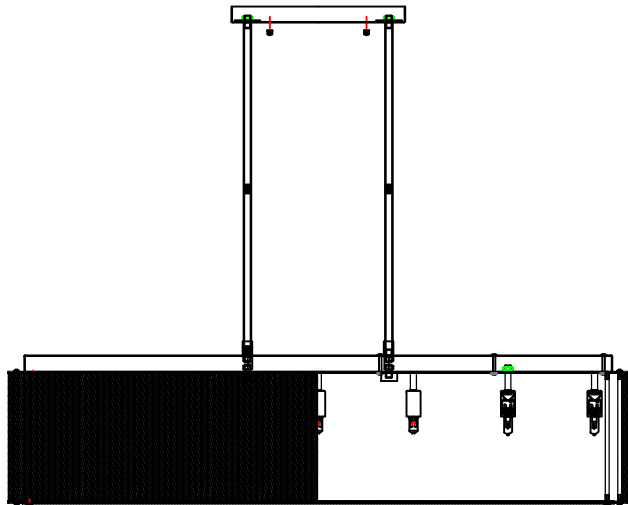

Trade Mark:
CRYSTAL WORLD INC

Product Name: Ceiling lamp
Model :5561P38C-O
120Vac, 60Hz,AC ONLY
Lamp size:W38"*H9"*E10"

PENDANT LAMP ASSEMBLY INSTRUCTIONS

1. Please fix (A) with (B).
Place fixture (A) onto mounting screws (DD). secure with cap nuts (AA).

Hardware Used

AA Cap nut		X 2
DD Mounting screw		X 2

2. Install light bulbs (not included).
Use bulb
120V G9 7*40W Max.

3. Please open the clear plastic bag carefully and put the glass (C) to the fixture.

L937*W236*H4.0MM

1PCS