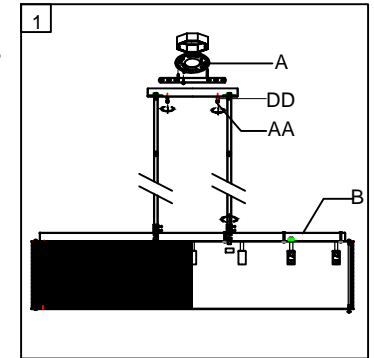

Trade Mark:
CRYSTAL WORLD INC

Product Name: Ceiling lamp
Model :5561P38C-O
120Vac, 60Hz,AC ONLY
Lamp size:W38"*H9"*E10"

PENDANT LAMP ASSEMBLY INSTRUCTIONS

1. Please fix (A) with (B).
Place fixture (A) onto mounting screws (DD). secure with cap nuts (AA).

Hardware Used

AA Cap nut		X 2
DD Mounting screw		X 2

2. Install light bulbs (not included).
Use bulb
120V G9 7*40W Max.

3. Please open the clear plastic bag carefully and put the glass (C) to the fixture.

L937*W236*H4.0MM

1PCS