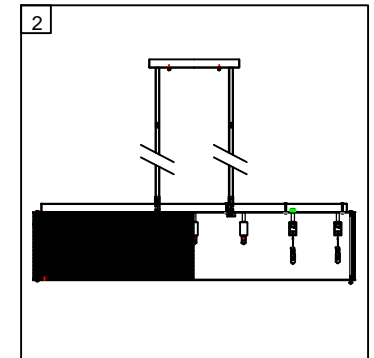

Trade Mark:
CRYSTAL WORLD INC

Product Name: Ceiling lamp
Model :5561P38C-O
120Vac, 60Hz,AC ONLY
Lamp size:W38"*H9"*E10"

PENDANT LAMP ASSEMBLY INSTRUCTIONS

1. Please fix (A) with (B).
Place fixture (A) onto mounting screws (DD). secure with cap nuts (AA).

Hardware Used

AA Cap nut		X 2
DD Mounting screw		X 2

2. Install light bulbs (not included).
Use bulb
120V G9 7*40W Max.

3. Please open the clear plastic bag carefully and put the glass (C) to the fixture.

L937*W236*H4.0MM

1PCS