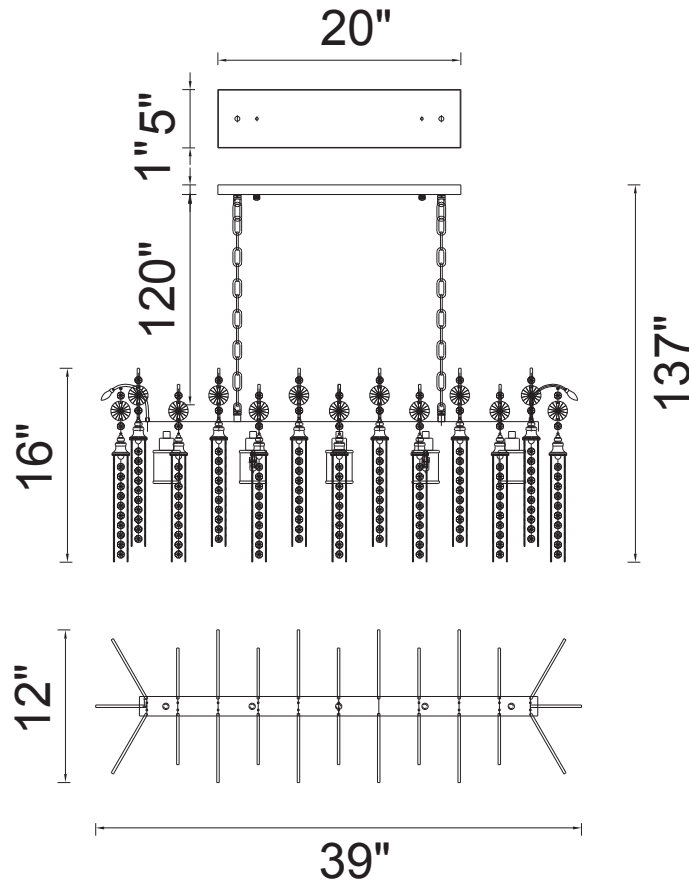

# CWI LIGHTING

BRIGHTER LIVING. SIMPLIFIED.

PROJECT: \_\_\_\_\_

FIXTURE TYPE: \_\_\_\_\_

LOCATION: \_\_\_\_\_

CONTACT/PHONE: \_\_\_\_\_

Item	5622P39GB-RC
Collection	CHLOE
Finish	French Gold
Glass	-----
Crystal	Clear
Input	120V AC,60HZ,AC

Shade	-----
Length/Dia.	39"
Width/Ext.	12"
Height	16"
Maximum	137"
Lumens	-----

Light Source	G9
Bulb Info.	5×40W
Included	-----
Dimmable	No
Color	-----
Weight	