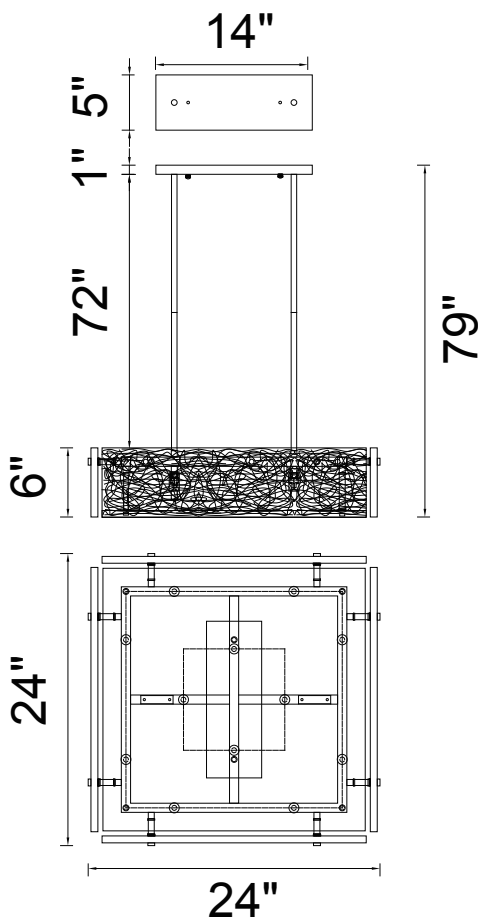

CWI LIGHTING

BRIGHTER LIVING. SIMPLIFIED.

PROJECT: _____
 FIXTURE TYPE: _____
 LOCATION: _____
 CONTACT/PHONE: _____

Item	5641P24C
Collection	WILMA
Finish	Chrome
Glass	Clear+Smoke
Crystal	-----
Input	120V AC,60HZ,AC

Shade	-----
Length/Dia.	24"
Width/Ext.	24"
Height	6"
Maximum	79"
Lumens	-----

Light Source	G9
Bulb Info.	12×40W
Included	-----
Dimmable	No
Color	-----
Weight	