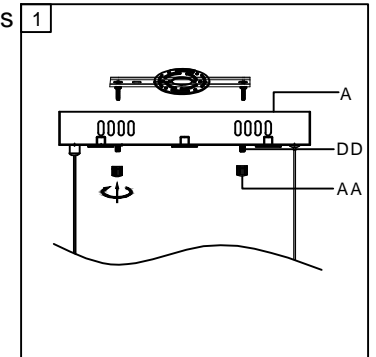

Trade Mark:
CRYSTAL WORLD INC

Product Name: Pendant lamp
Model :5642P30ST-R
120Vac, 60Hz,AC ONLY
Lamp Size:Ø30"XH118"

PENDANT LAMP ASSEMBLY INSTRUCTIONS

1. Place fixture (A) onto mounting screws (DD). secure with cap nuts (AA).

Hardware Used

AA Cap nut  X 2
DD Mounting screw  X 2

2. lighting bulbs (not included).

120V LED  42*1W
120V LED  4*3W
DIMMABLE (4000K)