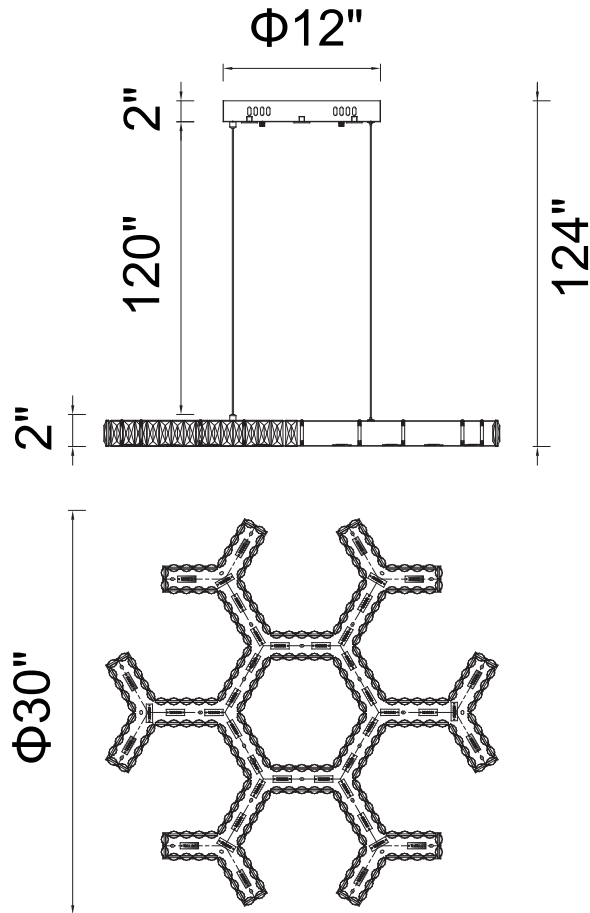

CWI LIGHTING

BRIGHTER LIVING. SIMPLIFIED.

PROJECT: _____

FIXTURE TYPE: _____

LOCATION: _____

CONTACT/PHONE: _____

Item	5642P30ST-R
Collection	ARENDELLE
Finish	Stainless Steel
Glass	-----
Crystal	Clear
Input	120V AC,60HZ,AC

Shade	-----
Length/Dia.	30"
Width/Ext.	-----
Height	2"
Maximum	124"
Lumens	2100

Light Source	LED
Bulb Info.	54W
Included	-----
Dimmable	No
Color	4000K
Weight	