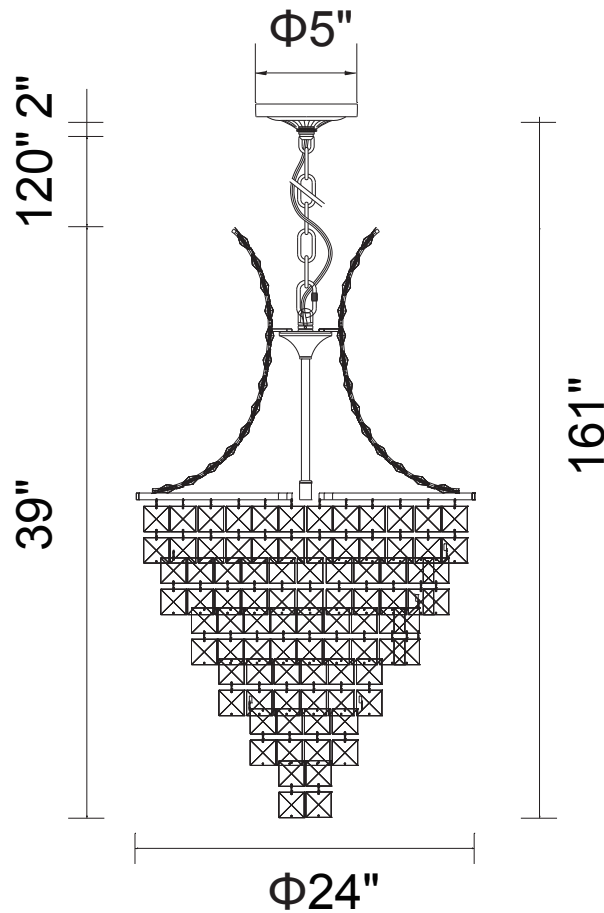

CWI LIGHTING

BRIGHTER LIVING. SIMPLIFIED.

PROJECT: _____

FIXTURE TYPE: _____

LOCATION: _____

CONTACT/PHONE: _____

Item	5685P24C
Collection	CHIQUE
Finish	Chrome
Glass	-----
Crystal	Clear
Input	120V AC,60HZ,AC

Shade	-----
Length/Dia.	24"
Width/Ext.	-----
Height	39"
Maximum	161"
Lumens	-----

Light Source	E12
Bulb Info.	13×60W
Included	-----
Dimmable	No
Color	-----
Weight	