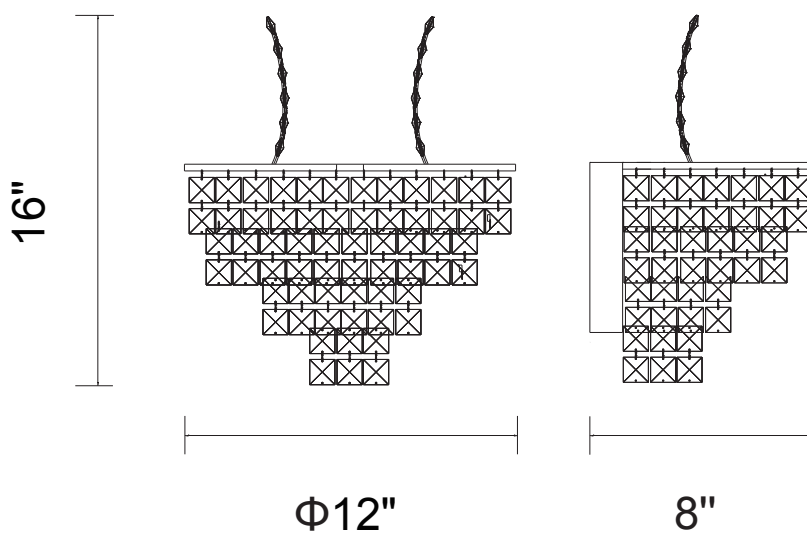

CWI LIGHTING

BRIGHTER LIVING. SIMPLIFIED.

PROJECT: _____

FIXTURE TYPE: _____

LOCATION: _____

CONTACT/PHONE: _____

Item	5685W12C
Collection	CHIQUE
Finish	Chrome
Glass	-----
Crystal	Clear
Input	120V AC,60HZ,AC

Shade	-----
Length/Dia.	12"
Width/Ext.	8"
Height	16"
Maximum	-----
Lumens	-----

Light Source	E12
Bulb Info.	3×60W
Included	-----
Dimmable	No
Color	-----
Weight	