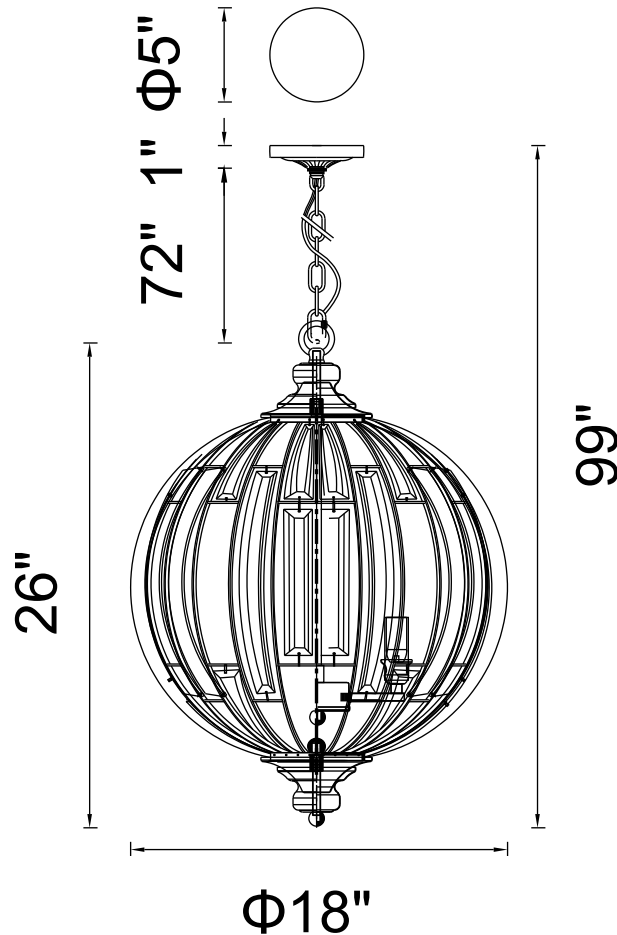

CWI LIGHTING

BRIGHTER LIVING. SIMPLIFIED.

PROJECT: _____

FIXTURE TYPE: _____

LOCATION: _____

CONTACT/PHONE: _____

Item	5686P18-5-108
Collection	COLORADO
Finish	Antique Forged Silver
Glass	-----
Crystal	Clear
Input	120V AC,60HZ,AC

Shade	-----
Length/Dia.	18"
Width/Ext.	-----
Height	26"
Maximum	-----
Lumens	-----

Light Source	E12
Bulb Info.	5×60W
Included	-----
Dimmable	No
Color	-----
Weight	