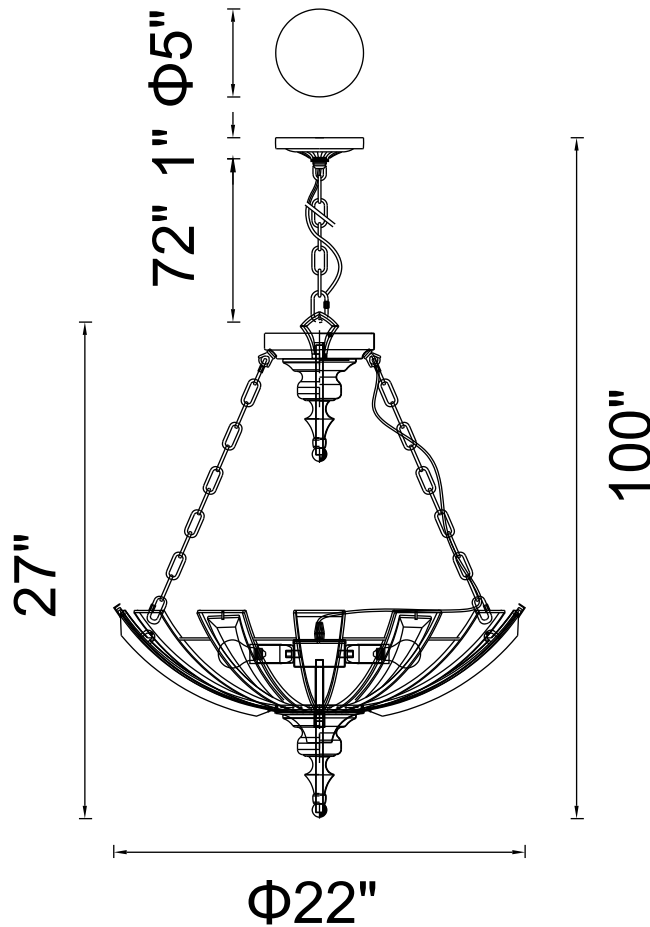

CWI LIGHTING

BRIGHTER LIVING. SIMPLIFIED.

PROJECT: _____

FIXTURE TYPE: _____

LOCATION: _____

CONTACT/PHONE: _____

Item	5686P22-3-108
Collection	COLORADO
Finish	Antique Forged Silver
Glass	-----
Crystal	Clear
Input	120V AC,60HZ,AC

Shade	-----
Length/Dia.	22"
Width/Ext.	-----
Height	27"
Maximum	-----
Lumens	-----

Light Source	E12
Bulb Info.	3×60W
Included	-----
Dimmable	No
Color	-----
Weight	-----