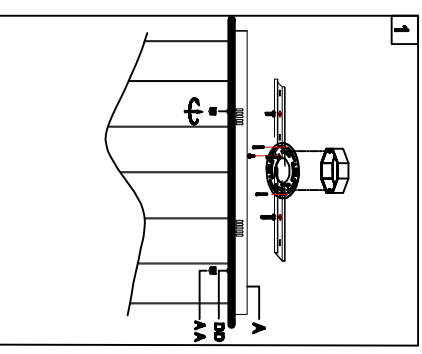

Trade Mark:
CRYSTAL WORLD INC

Product Name: Pendant lamp
Model : 7121P38-12-601
120Vac, 60Hz, AC ONLY
Lamp size: L:38"W12"H14"~H132"

PENDANT LAMP ASSEMBLY INSTRUCTIONS

1. Place fixture(A) onto mounting screws (DD), secure with cap nuts (AA).

Hardware Used

AA Cap nut	⊖	X 2
DD Mounting screw		X 2

2. Lighting bulbs (not included).

120V LED  12*16W
DIMMABLE (3000K)