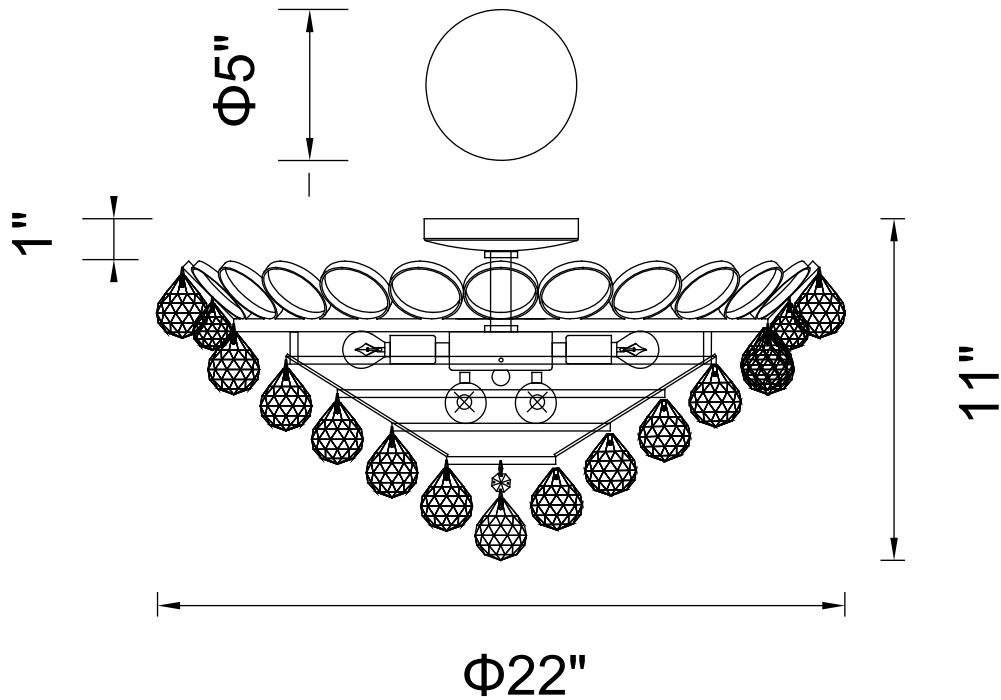

CWI LIGHTING

BRIGHTER LIVING. SIMPLIFIED.

PROJECT: _____

FIXTURE TYPE: _____

LOCATION: _____

CONTACT/PHONE: _____

Item	8008C22G
Collection	GLIMMER
Finish	Gold
Glass	-----
Crystal	Clear
Input	120V AC,60HZ,AC

Shade	-----
Length/Dia.	22"
Width/Ext.	-----
Height	11"
Maximum	-----
Lumens	-----

Light Source	E12
Bulb Info.	8×60W
Included	-----
Dimmable	No
Color	-----
Weight	-----