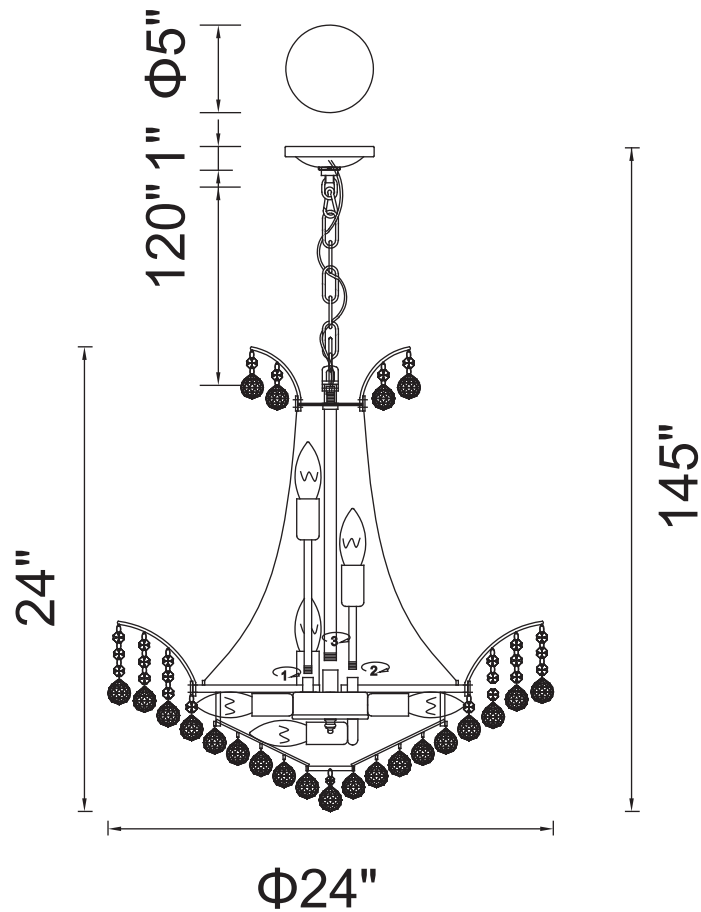

CWI LIGHTING

BRIGHTER LIVING. SIMPLIFIED.

PROJECT: _____

FIXTURE TYPE: _____

LOCATION: _____

CONTACT/PHONE: _____

Item	8010P24C
Collection	POSH
Finish	Chrome
Glass	-----
Crystal	Clear
Input	120V AC,60HZ,AC

Shade	-----
Length/Dia.	24"
Width/Ext.	-----
Height	24"
Maximum	145"
Lumens	-----

Light Source	E12
Bulb Info.	11×60W
Included	-----
Dimmable	No
Color	-----
Weight	