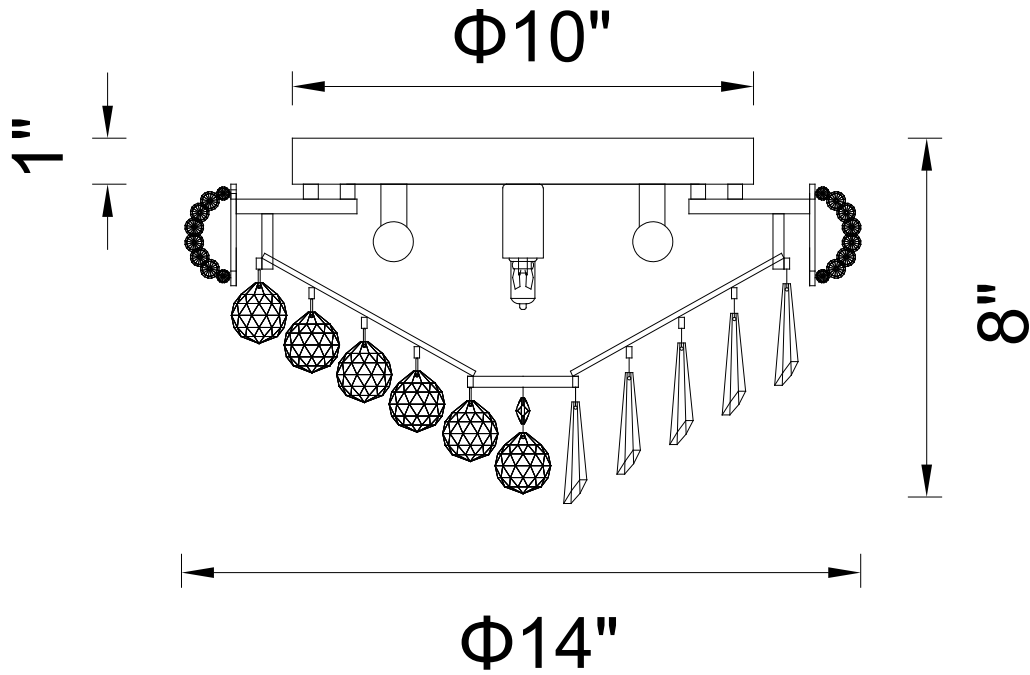

CWI LIGHTING

BRIGHTER LIVING. SIMPLIFIED.

PROJECT: _____

FIXTURE TYPE: _____

LOCATION: _____

CONTACT/PHONE: _____

Item	8040C14C
Collection	KINGDOM
Finish	Chrome
Glass	-----
Crystal	Clear
Input	120V AC,60HZ,AC

Shade	-----
Length/Dia.	14"
Width/Ext.	-----
Height	8"
Maximum	-----
Lumens	-----

Light Source	G9
Bulb Info.	4x40W
Included	-----
Dimmable	No
Color	-----
Weight	