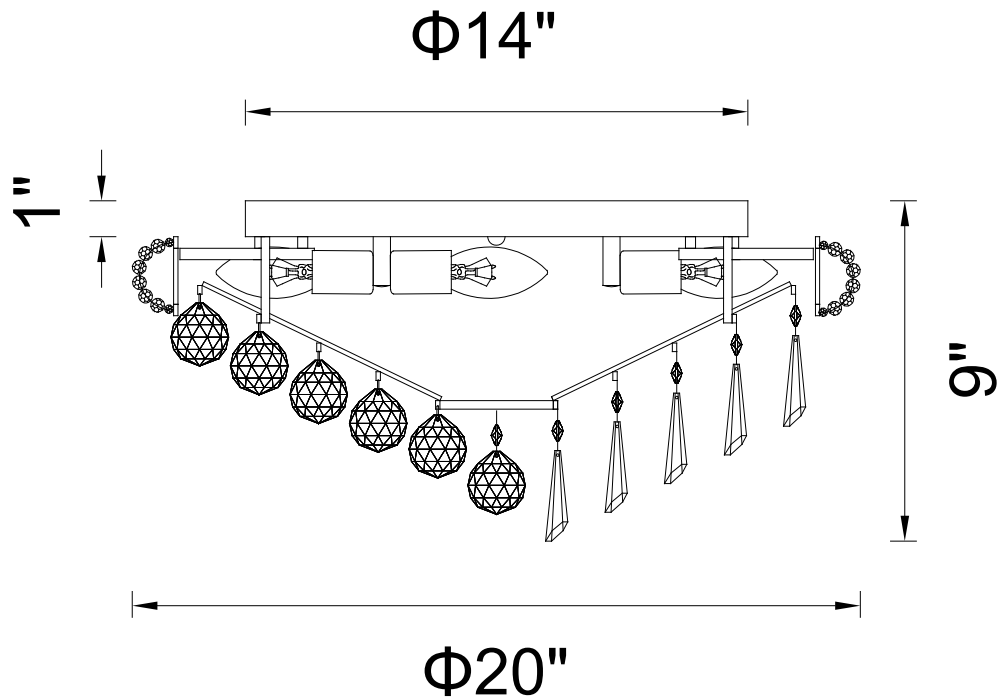

# CWI LIGHTING

BRIGHTER LIVING. SIMPLIFIED.

PROJECT: \_\_\_\_\_

FIXTURE TYPE: \_\_\_\_\_

LOCATION: \_\_\_\_\_

CONTACT/PHONE: \_\_\_\_\_

Item	8040C20C
Collection	KINGDOM
Finish	Chrome
Glass	-----
Crystal	Clear
Input	120V AC,60HZ,AC

Shade	-----
Length/Dia.	20"
Width/Ext.	-----
Height	9"
Maximum	-----
Lumens	-----

Light Source	E12
Bulb Info.	7×60W
Included	-----
Dimmable	No
Color	-----
Weight	