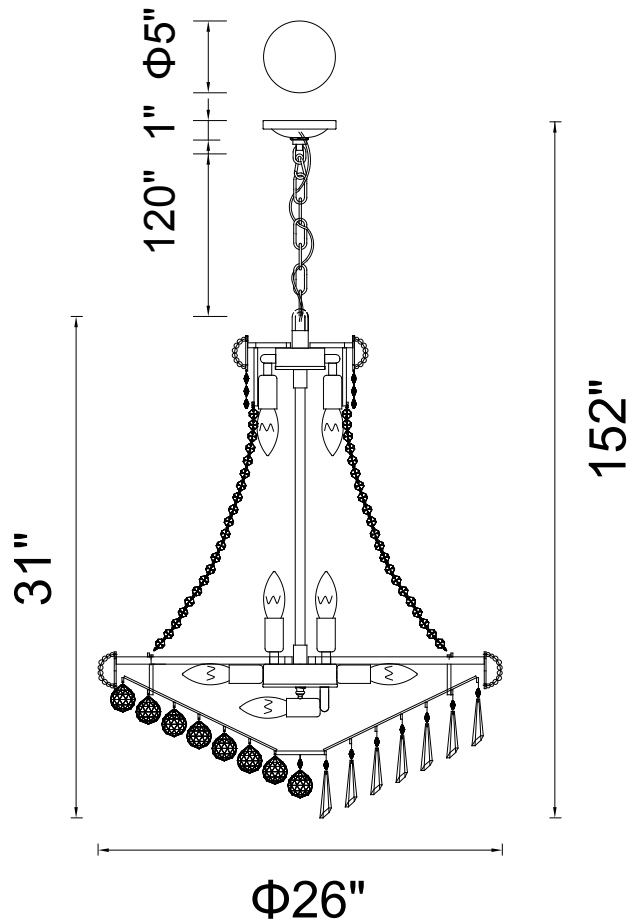

CWI LIGHTING

BRIGHTER LIVING. SIMPLIFIED.

PROJECT: _____

FIXTURE TYPE: _____

LOCATION: _____

CONTACT/PHONE: _____

Item	8040P26C
Collection	KINGDOM
Finish	Chrome
Glass	-----
Crystal	Clear
Input	120V AC,60HZ,AC

Shade	-----
Length/Dia.	26"
Width/Ext.	-----
Height	31"
Maximum	152"
Lumens	-----

Light Source	E12
Bulb Info.	17×60W
Included	-----
Dimmable	No
Color	-----
Weight	

CWILIGHTING
www.cwilighting.com
Info@cwilighting.com