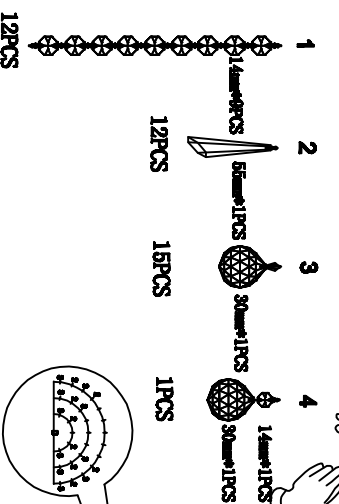

Trade Mark:
CRYSTAL WORLD INC

Product Name: Wall lamp
Model :8040W12C-B
120Vac, 60Hz,AC ONLY
Lamp Size:W12"xH16"xE6"

WALL LAMP ASSEMBLY INSTRUCTIONS

1. Place fixture(A) onto crossbar (EE).
Secure with cap nuts (AA).

Hardware Used

AA Cap nut A X 2

2. Please hang the crystal(1) (2) (3) (4) to the fixture .

3. Install light bulbs (not included).
Use bulb
120V E12 3*40W Max.