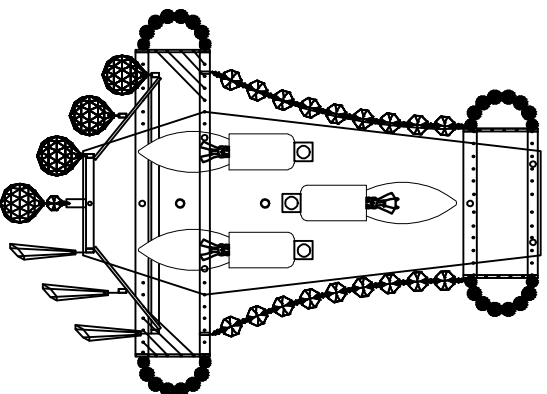

Trade Mark:
CRYSTAL WORLD INC

Product Name: Wall lamp
Model :8040W12C-B
120Vac, 60Hz,AC ONLY
Lamp Size:W12"xH16"xE6"

WALL LAMP ASSEMBLY INSTRUCTIONS

1. Place fixture(A) onto crossbar (EE).
Secure with cap nuts (AA).

Hardware Used

AA Cap nut A X 2

2. Please hang the crystal(1) (2) (3) (4) to the fixture .

3. Install light bulbs (not included).
Use bulb
120V E12 3*40W Max.