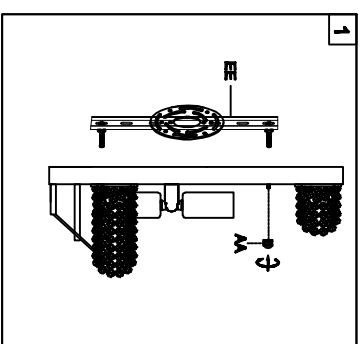

Trade Mark:
CRYSTAL WORLD INC

Product Name: Wall lamp
Model :8040W12C-B
120Vac, 60Hz,AC ONLY
Lamp Size:W12"xH16"xE6"

WALL LAMP ASSEMBLY INSTRUCTIONS

1. Place fixture(A) onto crossbar (EE).
Secure with cap nuts (AA).

Hardware Used

AA Cap nut A X 2

2. Please hang the crystal(1) (2) (3) (4) to the fixture .

3. Install light bulbs (not included).
Use bulb
120V E12 3*40W Max.