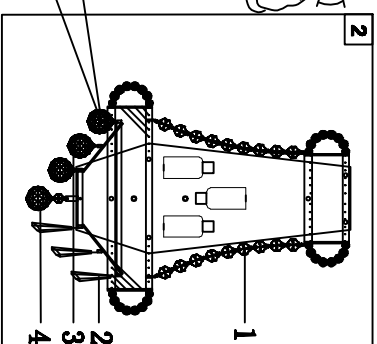

Trade Mark:
CRYSTAL WORLD INC

Product Name: Wall lamp
Model :8040W12C-B
120Vac, 60Hz,AC ONLY
Lamp Size:W12"xH16"xE6"

WALL LAMP ASSEMBLY INSTRUCTIONS

1. Place fixture(A) onto crossbar (EE).
Secure with cap nuts (AA).

Hardware Used

AA Cap nut A X 2

2. Please hang the crystal(1) (2) (3) (4) to the fixture .

3. Install light bulbs (not included).
Use bulb
120V E12 3*40W Max.