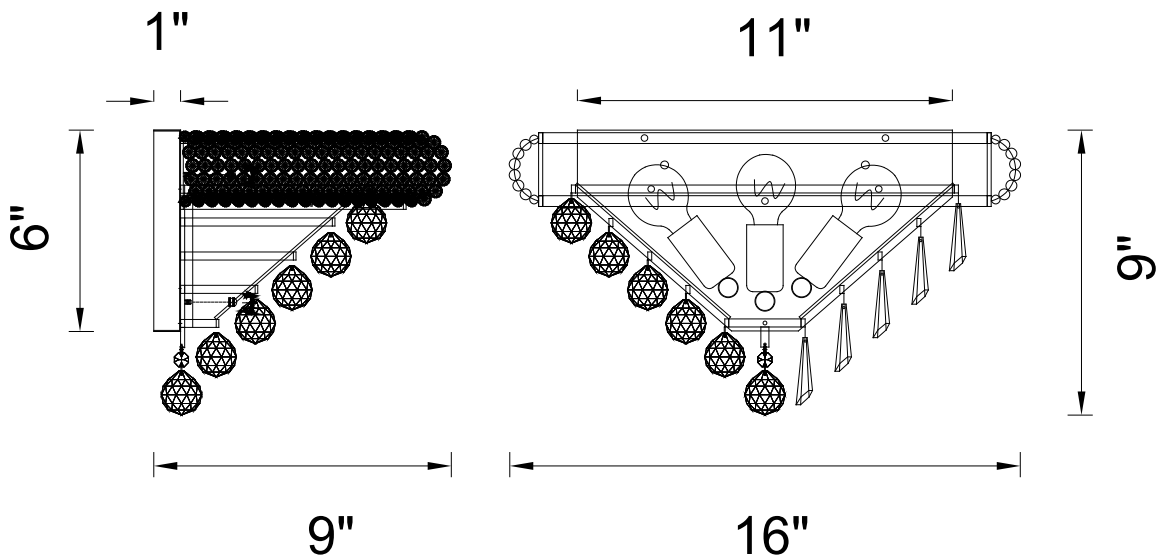

CWI LIGHTING

BRIGHTER LIVING. SIMPLIFIED.

PROJECT: _____

FIXTURE TYPE: _____

LOCATION: _____

CONTACT/PHONE: _____

Item	8040W16C-A
Collection	KINGDOM
Finish	Chrome
Glass	-----
Crystal	Clear
Input	120V AC,60HZ,AC

Shade	-----
Length/Dia.	16"
Width/Ext.	9"
Height	9"
Maximum	-----
Lumens	-----

Light Source	E12
Bulb Info.	3×60W
Included	-----
Dimmable	No
Color	-----
Weight	