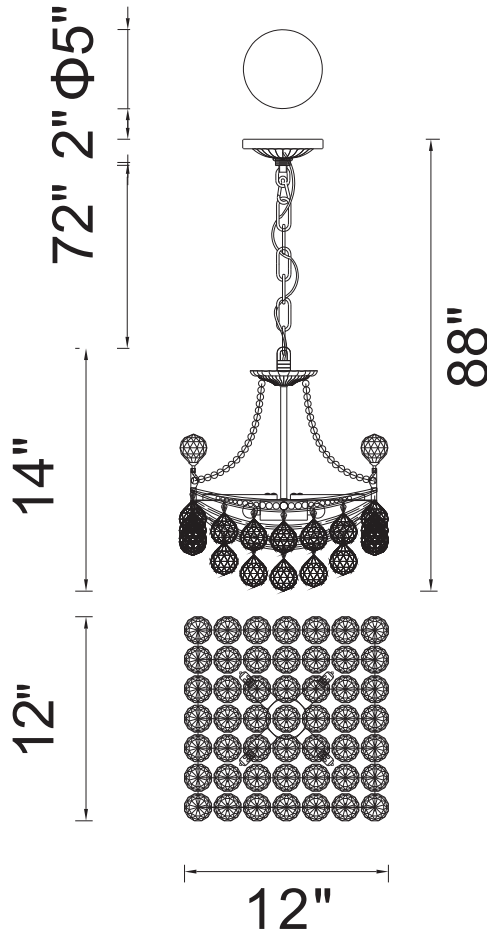

# CWI LIGHTING

BRIGHTER LIVING. SIMPLIFIED.

PROJECT: \_\_\_\_\_

FIXTURE TYPE: \_\_\_\_\_

LOCATION: \_\_\_\_\_

CONTACT/PHONE: \_\_\_\_\_

Item	8041P12C-S
Collection	CASCADE
Finish	Chrome
Glass	-----
Crystal	Clear
Input	120V AC,60HZ,AC

Shade	-----
Length/Dia.	12"
Width/Ext.	12"
Height	14"
Maximum	88"
Lumens	-----

Light Source	G9
Bulb Info.	4x40W
Included	-----
Dimmable	No
Color	-----
Weight	