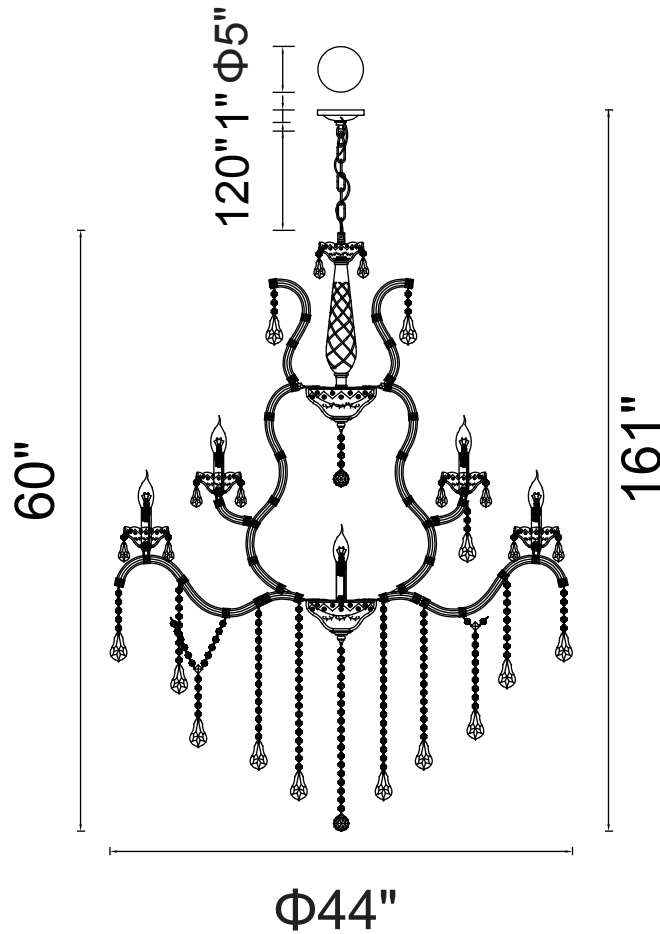

# CWI LIGHTING

BRIGHTER LIVING. SIMPLIFIED.

PROJECT: \_\_\_\_\_

FIXTURE TYPE: \_\_\_\_\_

LOCATION: \_\_\_\_\_

CONTACT/PHONE: \_\_\_\_\_

Item	8398P44C-19
Collection	ABBY
Finish	Chrome
Glass	-----
Crystal	Clear
Input	120V AC,60HZ,AC

Shade	-----
Length/Dia.	44"
Width/Ext.	-----
Height	60"
Maximum	161"
Lumens	-----

Light Source	E12
Bulb Info.	19x60W
Included	-----
Dimmable	No
Color	-----
Weight	