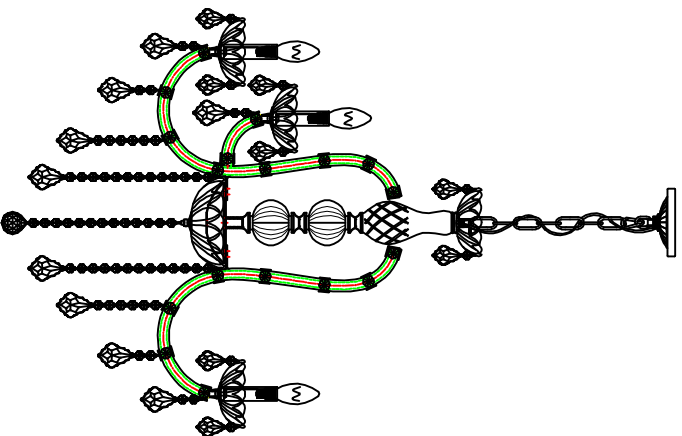

Trade Mark:
CRYSTAL WORLD INC

Product Name: Pendant lamp
Model :8412P30W-8+4
120Vac, 60Hz,AC ONLY
Lamp Size:Ø30"XH34"

PENDANT LAMP ASSEMBLY INSTRUCTIONS

1. Screw part (B) onto the lamphody (C) secure with screw.
2. Please put (D) onto (C).
3. Please fix (A) with (B).
4. Please wear gloves when you hanging the crystal.
5. Install bulbs(NOT INCLUDED).USE 120V E12  12*40W Max.