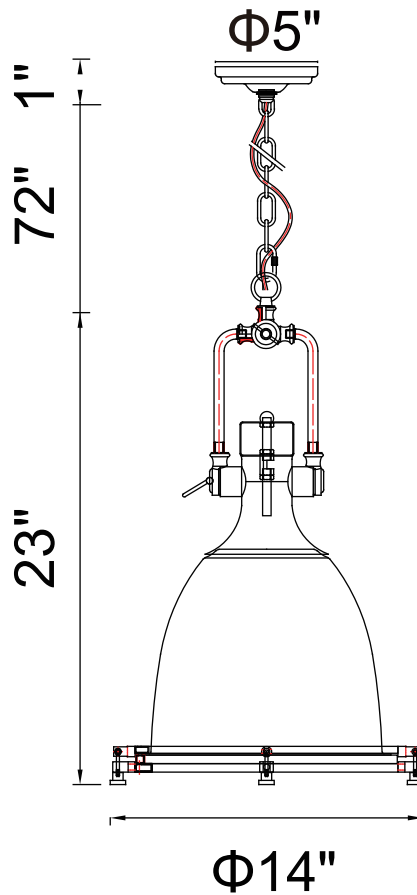

CWI LIGHTING

BRIGHTER LIVING. SIMPLIFIED.

PROJECT: _____

FIXTURE TYPE: _____

LOCATION: _____

CONTACT/PHONE: _____

Item	9602P14-1-601
Collection	SHOW
Finish	Chrome
Glass	-----
Crystal	-----
Input	120V AC,60HZ,AC

Shade	-----
Length/Dia.	14"
Width/Ext.	-----
Height	23"
Maximum	96"
Lumens	-----

Light Source	E26
Bulb Info.	1×60W
Included	-----
Dimmable	No
Color	-----
Weight	