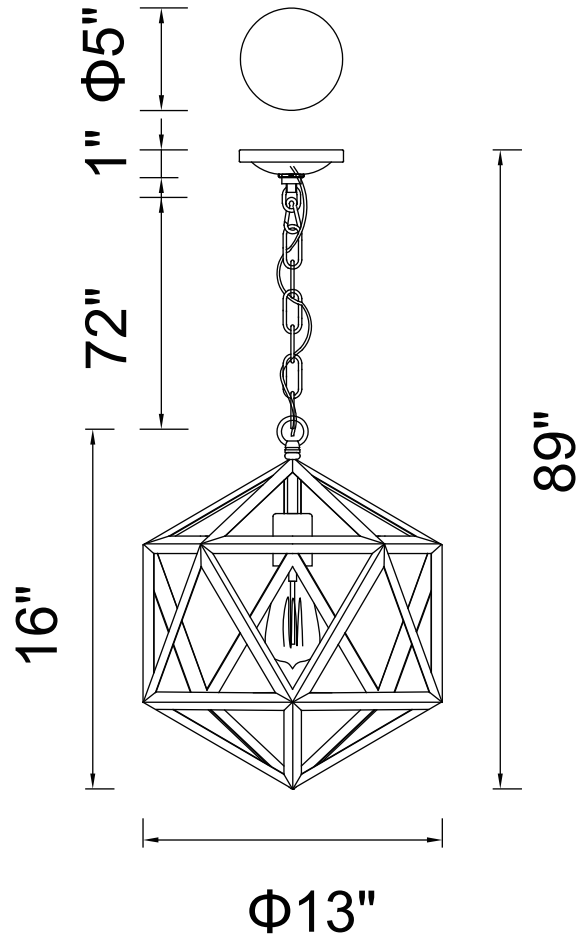

CWI LIGHTING

BRIGHTER LIVING. SIMPLIFIED.

PROJECT: _____

FIXTURE TYPE: _____

LOCATION: _____

CONTACT/PHONE: _____

Item	9603P13-1-128
Collection	DIA
Finish	Antique Copper
Glass	-----
Crystal	-----
Input	120V AC,60HZ,AC

Shade	-----
Length/Dia.	13"
Width/Ext.	-----
Height	16"
Maximum	89"
Lumens	-----

Light Source	E26
Bulb Info.	1×60W
Included	-----
Dimmable	No
Color	-----
Weight	-----

CWILIGHTING
www.cwilighting.com
Info@cwilighting.com