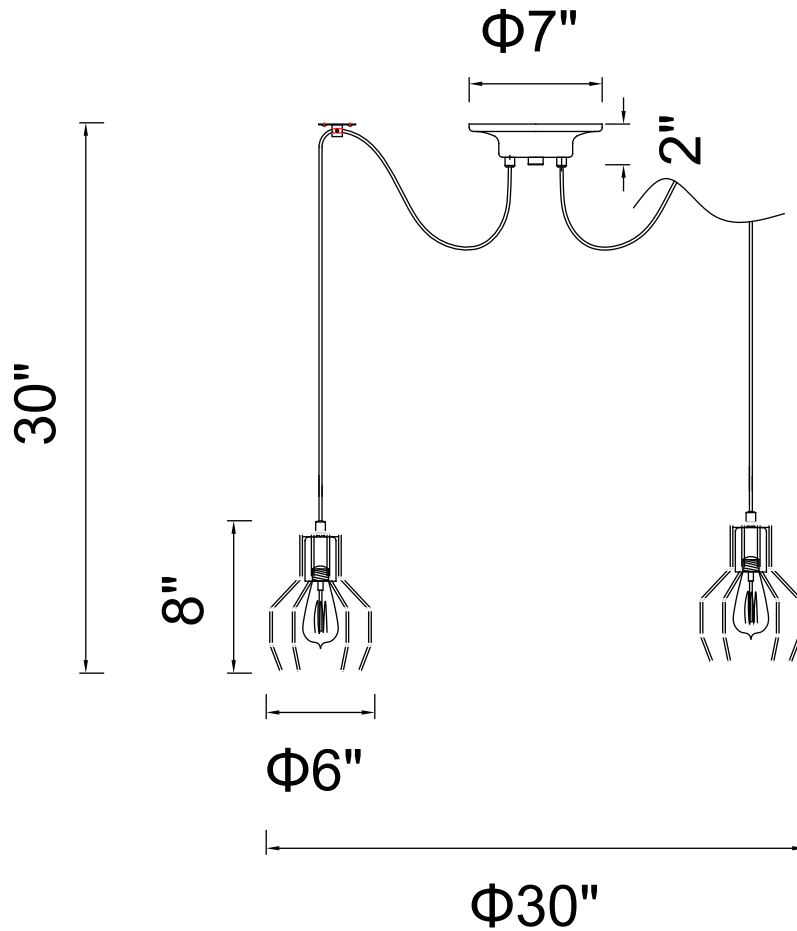

CWI LIGHTING

BRIGHTER LIVING. SIMPLIFIED.

PROJECT: _____

FIXTURE TYPE: _____

LOCATION: _____

CONTACT/PHONE: _____

Item	9608P31-9-101
Collection	BENJI
Finish	Black
Glass	-----
Crystal	-----
Input	120V AC,60HZ,AC

Shade	-----
Length/Dia.	30"
Width/Ext.	-----
Height	8"
Maximum	30"
Lumens	-----

Light Source	E26
Bulb Info.	9×60W
Included	-----
Dimmable	No
Color	-----
Weight	-----