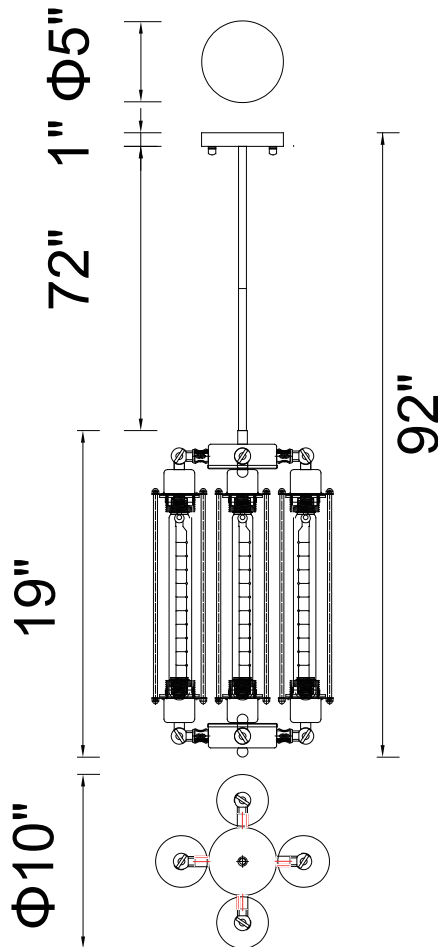

CWI LIGHTING

BRIGHTER LIVING. SIMPLIFIED.

PROJECT: _____

FIXTURE TYPE: _____

LOCATION: _____

CONTACT/PHONE: _____

Item	9613P10-4-101
Collection	PAMELA
Finish	Black
Glass	-----
Crystal	-----
Input	120V AC,60HZ,AC

Shade	-----
Length/Dia.	10"
Width/Ext.	-----
Height	19"
Maximum	92"
Lumens	-----

Light Source	E26
Bulb Info.	4×60W
Included	-----
Dimmable	No
Color	-----
Weight	-----