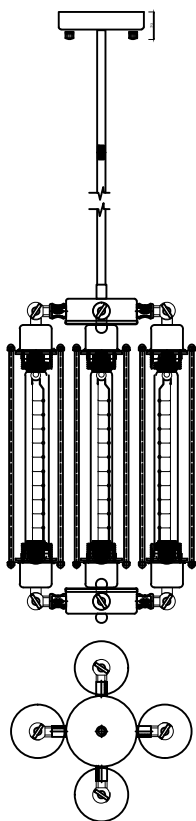

Trade Mark:
CRYSTAL WORLD INC

Product Name: Pendant lamp

Model :9613P10-4-126

120Vac, 60Hz,AC ONLY

Lamp Size:L10"W10"H18"

Intertek
4006677

PENDANT LAMP ASSEMBLY INSTRUCTIONS

1.Place fixture(A)onto mounting screws (DD).secure with cap nuts (AA) . Please fix (A) with (B).(B) with (C),(C) with (D),

Hardware Used

AA Cap nut  X 2

DD Mounting screw  X 2

2.Install bulbs (NOT INCLUDED).
USE
120V E26 4*40W Max.

1.Place fix(A)onto (B).